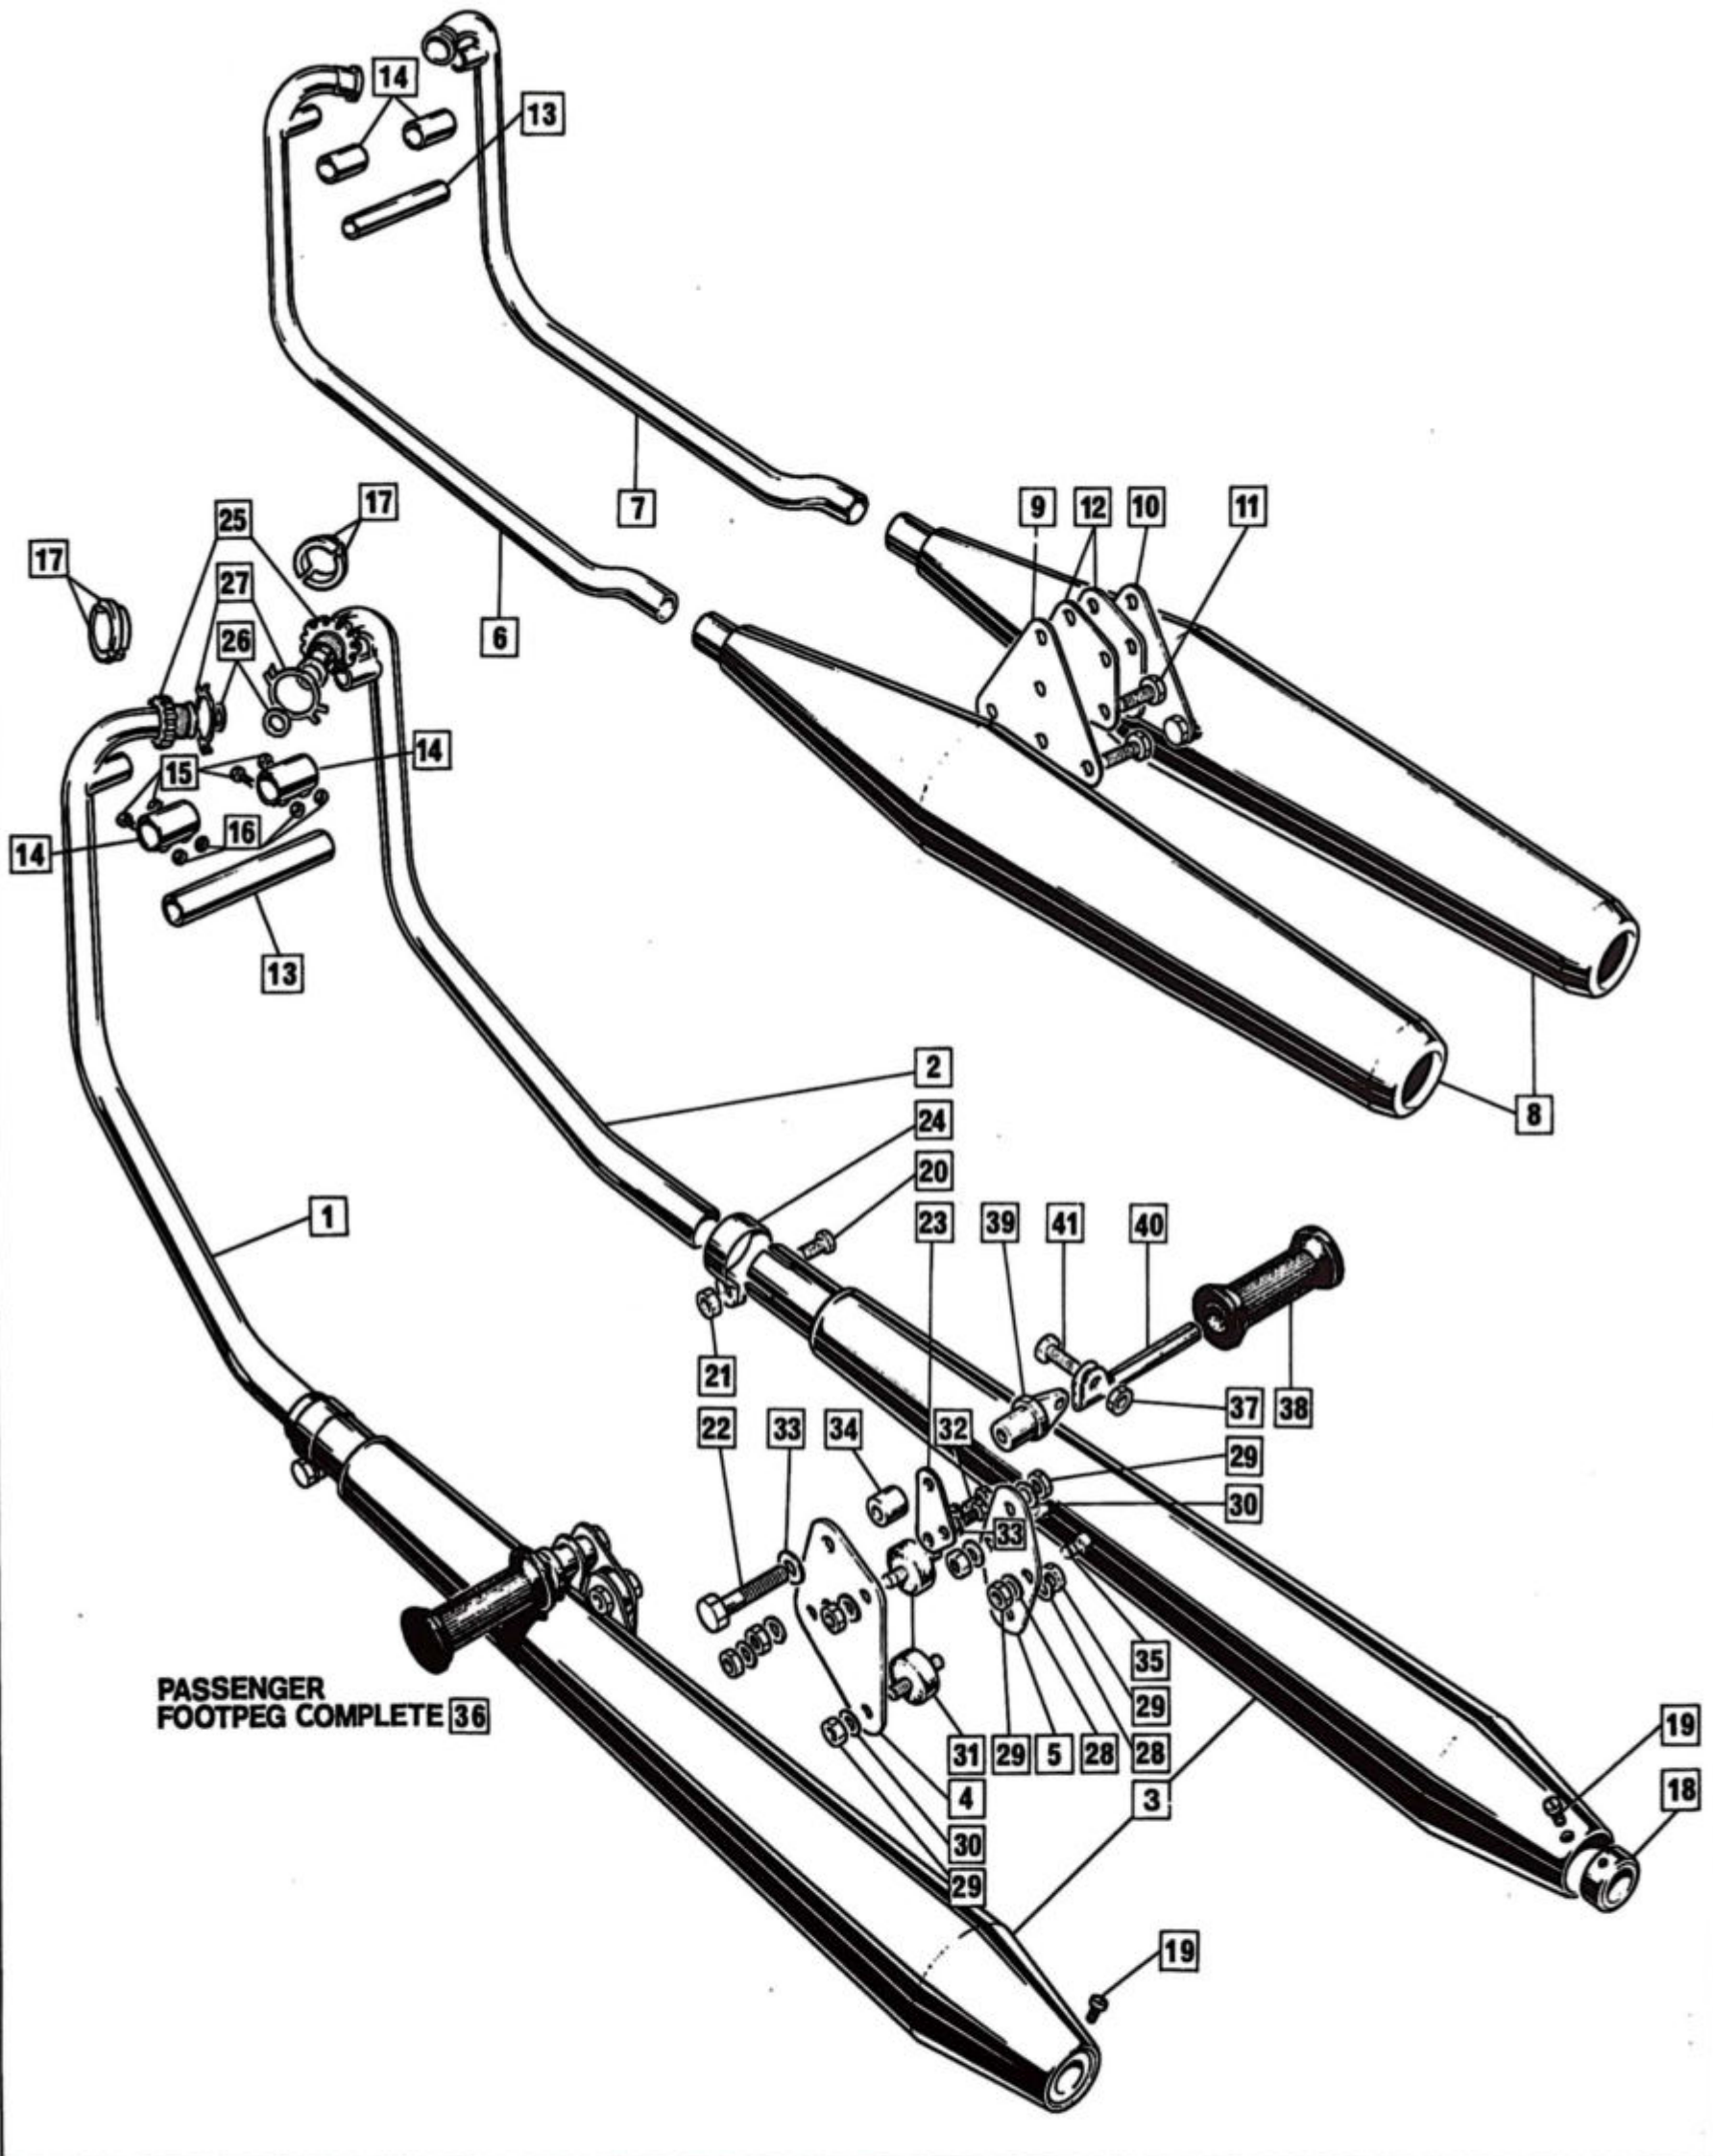

850 Exhausts, Mufflers, Mutes, Passenger Footpegs

850 Exhausts, Mufflers, Mutes, Passenger Footpegs

Plate No.	Part No.	Description	Qty.	Bin No.	Price
EXHAUST SYSTEM – ROADSTER, HI-RIDER					
1	063997	Exhaust Pipe L.H. 850	1	.....	.....
2	063998	Exhaust Pipe R.H. 850	1	.....	.....
3	061978	Muffler	2	.....	.....
4	061720	Muffler Stay Bracket	2	.....	.....
5	061721	Muffler Bracket	2	.....	.....
EXHAUST SYSTEM – INTERSTATE, INTERPOL					
6	063999	Exhaust Pipe L.H. 850	1	.....	.....
7	064000	Exhaust Pipe L.H. 850	1	.....	.....
8	063130	Muffler	2	.....	.....
9	063132	Muffler Bracket Left	1	.....	.....
10	063579	Muffler Bracket Right	1	.....	.....
11	22688/3	Muffler Bolt	4	.....	.....
12	063131	Muffler Stay Bracket	2	.....	.....
EXHAUST SYSTEM – COMMON PARTS					
13	063994	Cross Tube	1	.....	.....
14	063991	Connector	2	.....	.....
15	26944	Bolt	4	.....	.....
16	062240	Nut	4	.....	.....
17	063990	Exhaust Pipe Collets	4	.....	.....
18	063763	Muffler Mute	2	.....	.....
19	061987	Mute Screw	2	.....	.....
20	0700106	Bolt U.N.	2	.....	.....
21	060348	Nut	4	.....	.....
22	060618	Bolt	2	.....	.....
23	061722	Footpeg Support Gusset	2	.....	.....
24	061328	Clip	2	.....	.....
25	063988	Exhaust Lock Ring	2	.....	.....
26	063995	Washer, Corrugated	2	.....	.....
27	062412	Tab Washer	2	.....	.....
28	NM. 18202	Washer	2	.....	.....
29	060348	Nut	6	.....	.....
30	000011	Washer	8	.....	.....
31	060622	Mounting Rubber	4	.....	.....
32	060863	Bolt	4	.....	.....
33	000010	Washer	10	.....	.....
34	060471	Mounting Plate Spacer	2	.....	.....
35	060779	Stud (Not Interpol)	4	.....	.....
PASSENGER FOOTPEGS					
36	062006	Passenger Footpeg Complete	2	.....	.....
37	0700267	Nut	1	.....	.....
38	042569	Rubber	1	.....	.....
39	060487	Lug	1	.....	.....
40	060618	Footpeg	1	.....	.....
41	061798	Bolt	1	.....	.....