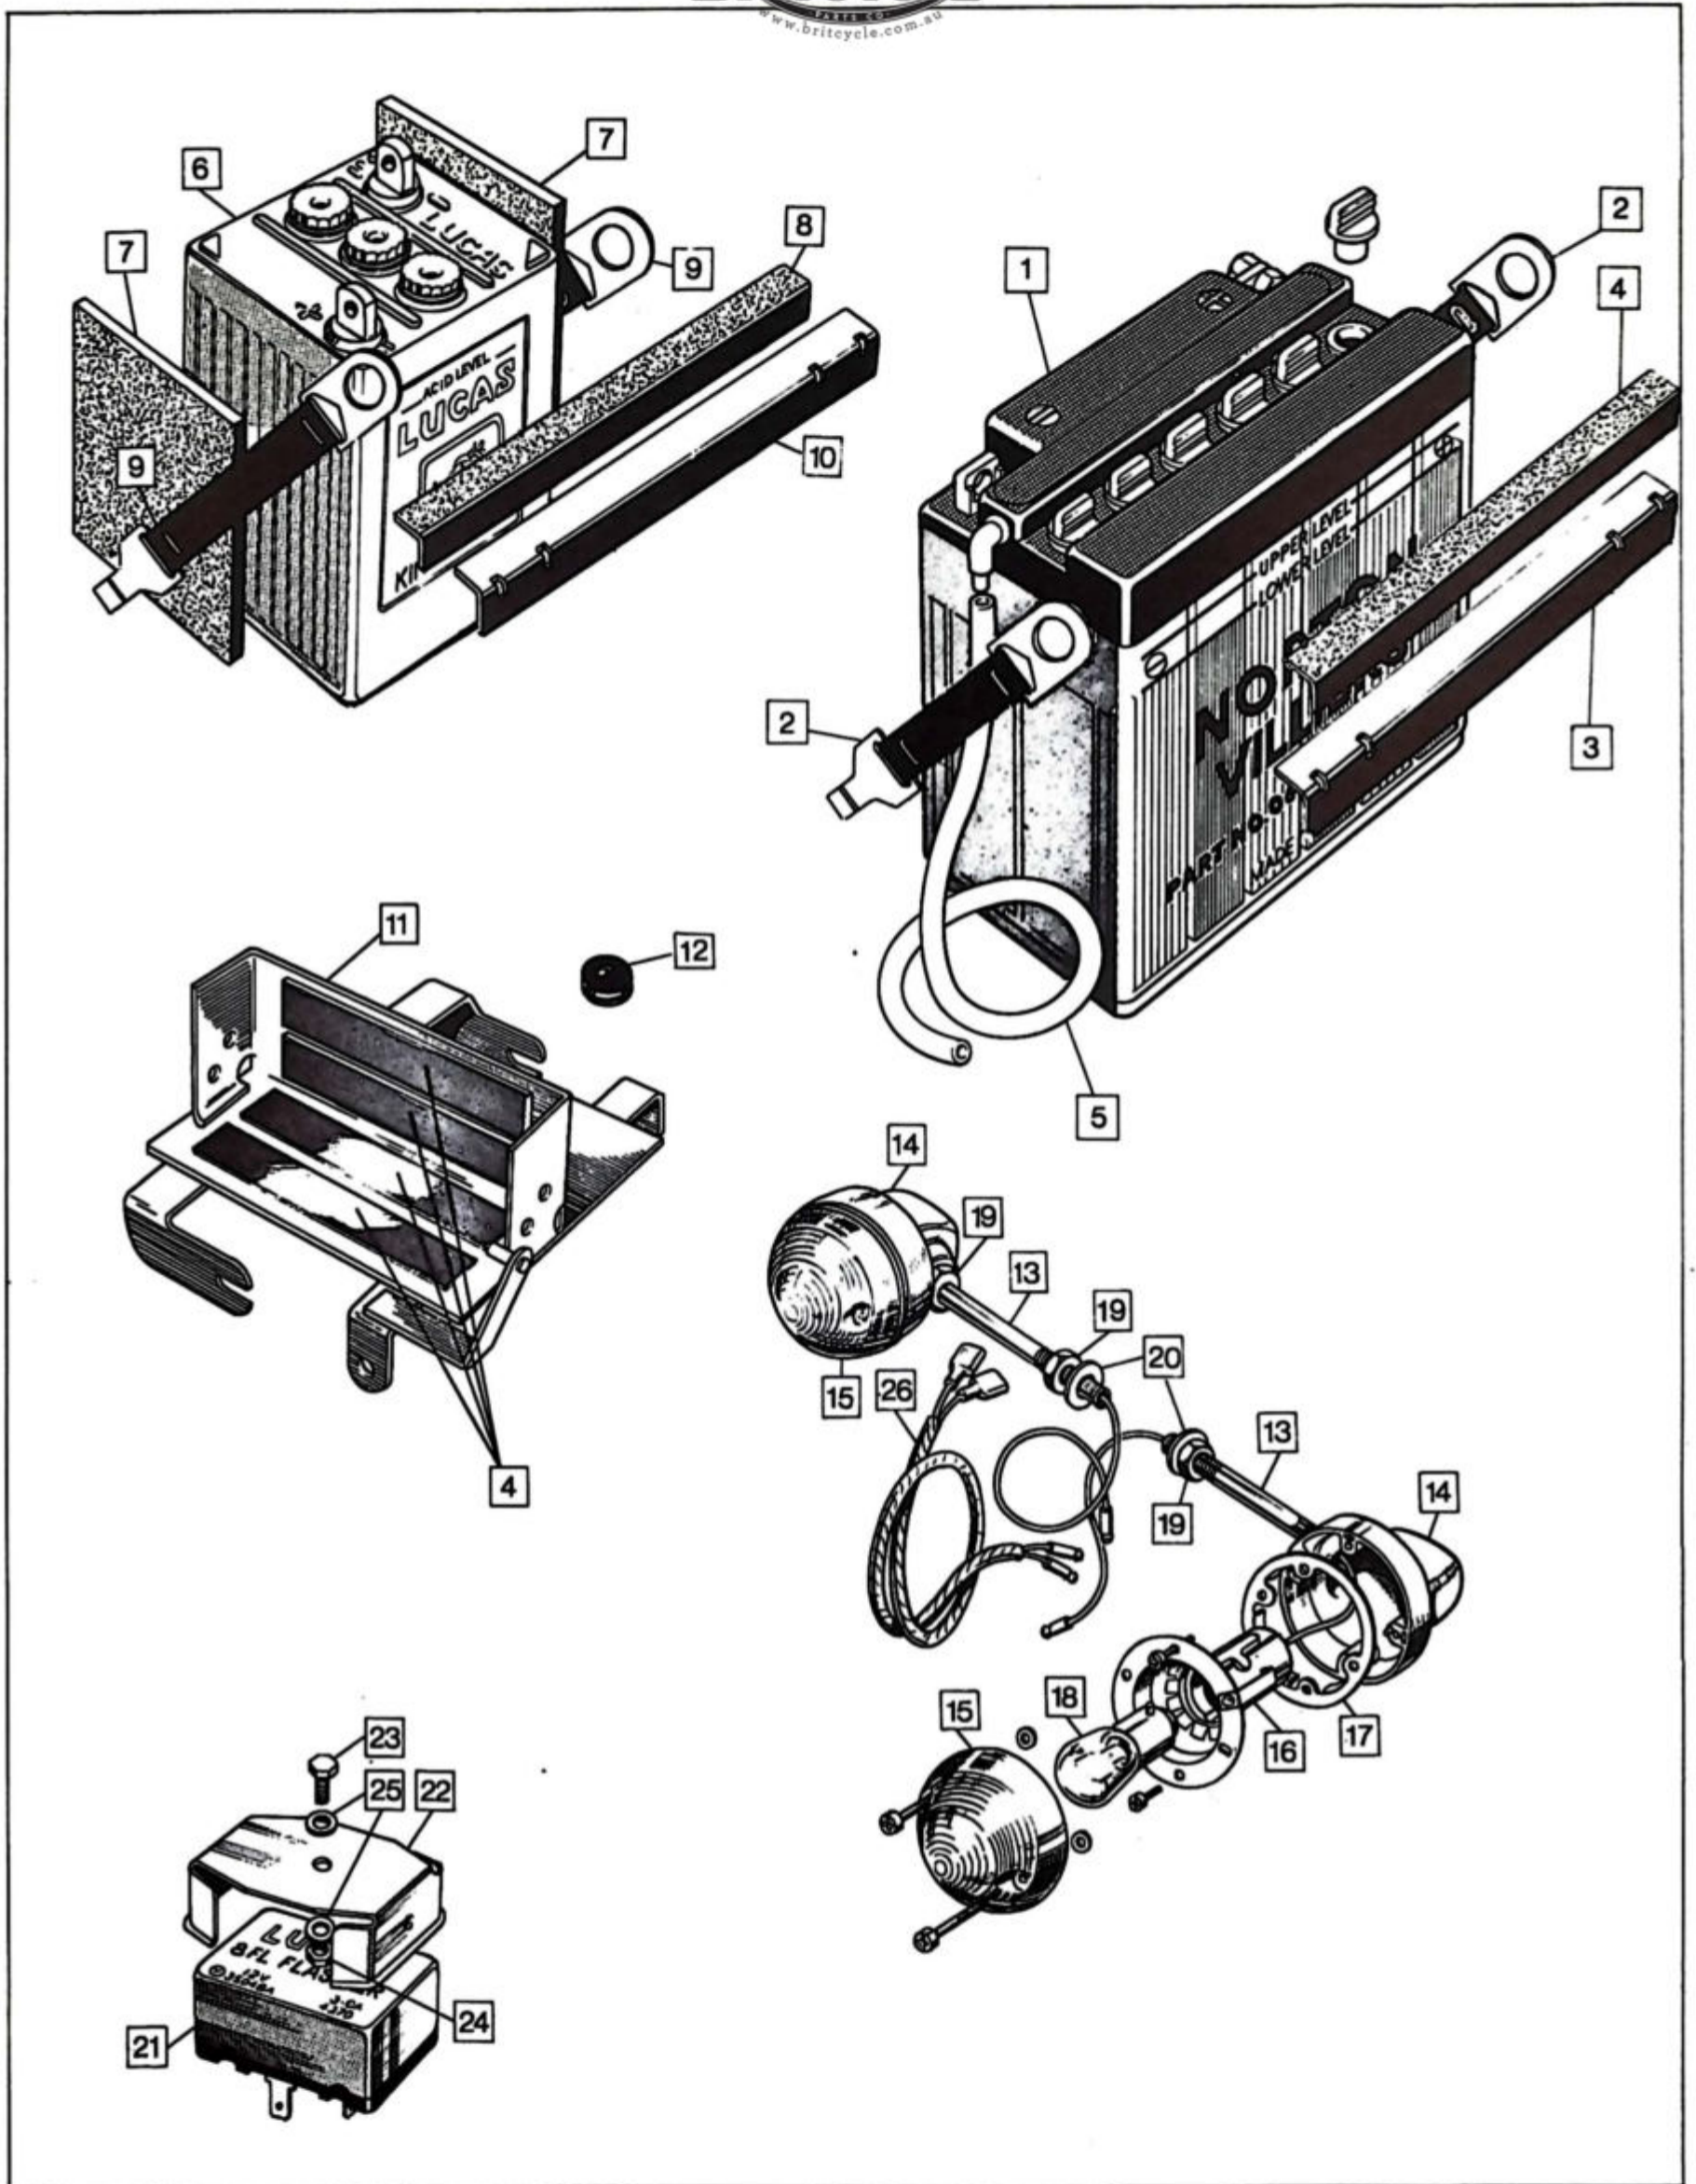

Batteries, Battery Tray, Direction Indicators

Batteries, Battery Tray, Direction Indicators

31

Plate No.	Part No.	Description	Qty.	Bin No.	Price
BATTERY – ALL MODELS EXCEPT INTERPOL					
1	063244	Battery	1	.....	.....
2	061662	Strap	2	.....	.....
3	061667	Crossbar	1	.....	.....
4	062602	Rubber	5	.....	.....
5	063227	Breather Tube	1	.....	.....
BATTERY – INTERPOL					
6	54027410	Battery SCZ7E	2	.....	.....
7	061655	Rubber	2	.....	.....
8	061660	Rubber	1	.....	.....
9	061661	Strap	2	.....	.....
10	061668	Crossbar	1	.....	.....
BATTERY TRAY – ALL MODELS					
11	062557	Tray Battery	1	.....	.....
12	060811	Grommet	1	.....	.....
DIRECTION INDICATORS					
13	062059	Indicator Lamp Mounting 60600091	4	.....	.....
14	062060	Lamp 56147	4	.....	.....
15	54581638	Lens	4	.....	.....
16	54580322	Bulbholder Assembly	4	.....	.....
17	573832	Interior Assembly	4	.....	.....
18	382	Bulb	4	.....	.....
19	20948	Nut	2	.....	.....
20	26494	Washer	2	.....	.....
21	062045	Flasher Unit 35048	1	.....	.....
22	062046	Mounting Bracket 54385091	1	.....	.....
23	060915	Bolt	1	.....	.....
24	060678	Nut	1	.....	.....
25	000039	Washer	2	.....	.....
26	062574	Link Lead (Front Flashers)	1	.....	.....
	062329	DIRECTION INDICATOR KIT (COMPLETE)	1	.....	.....