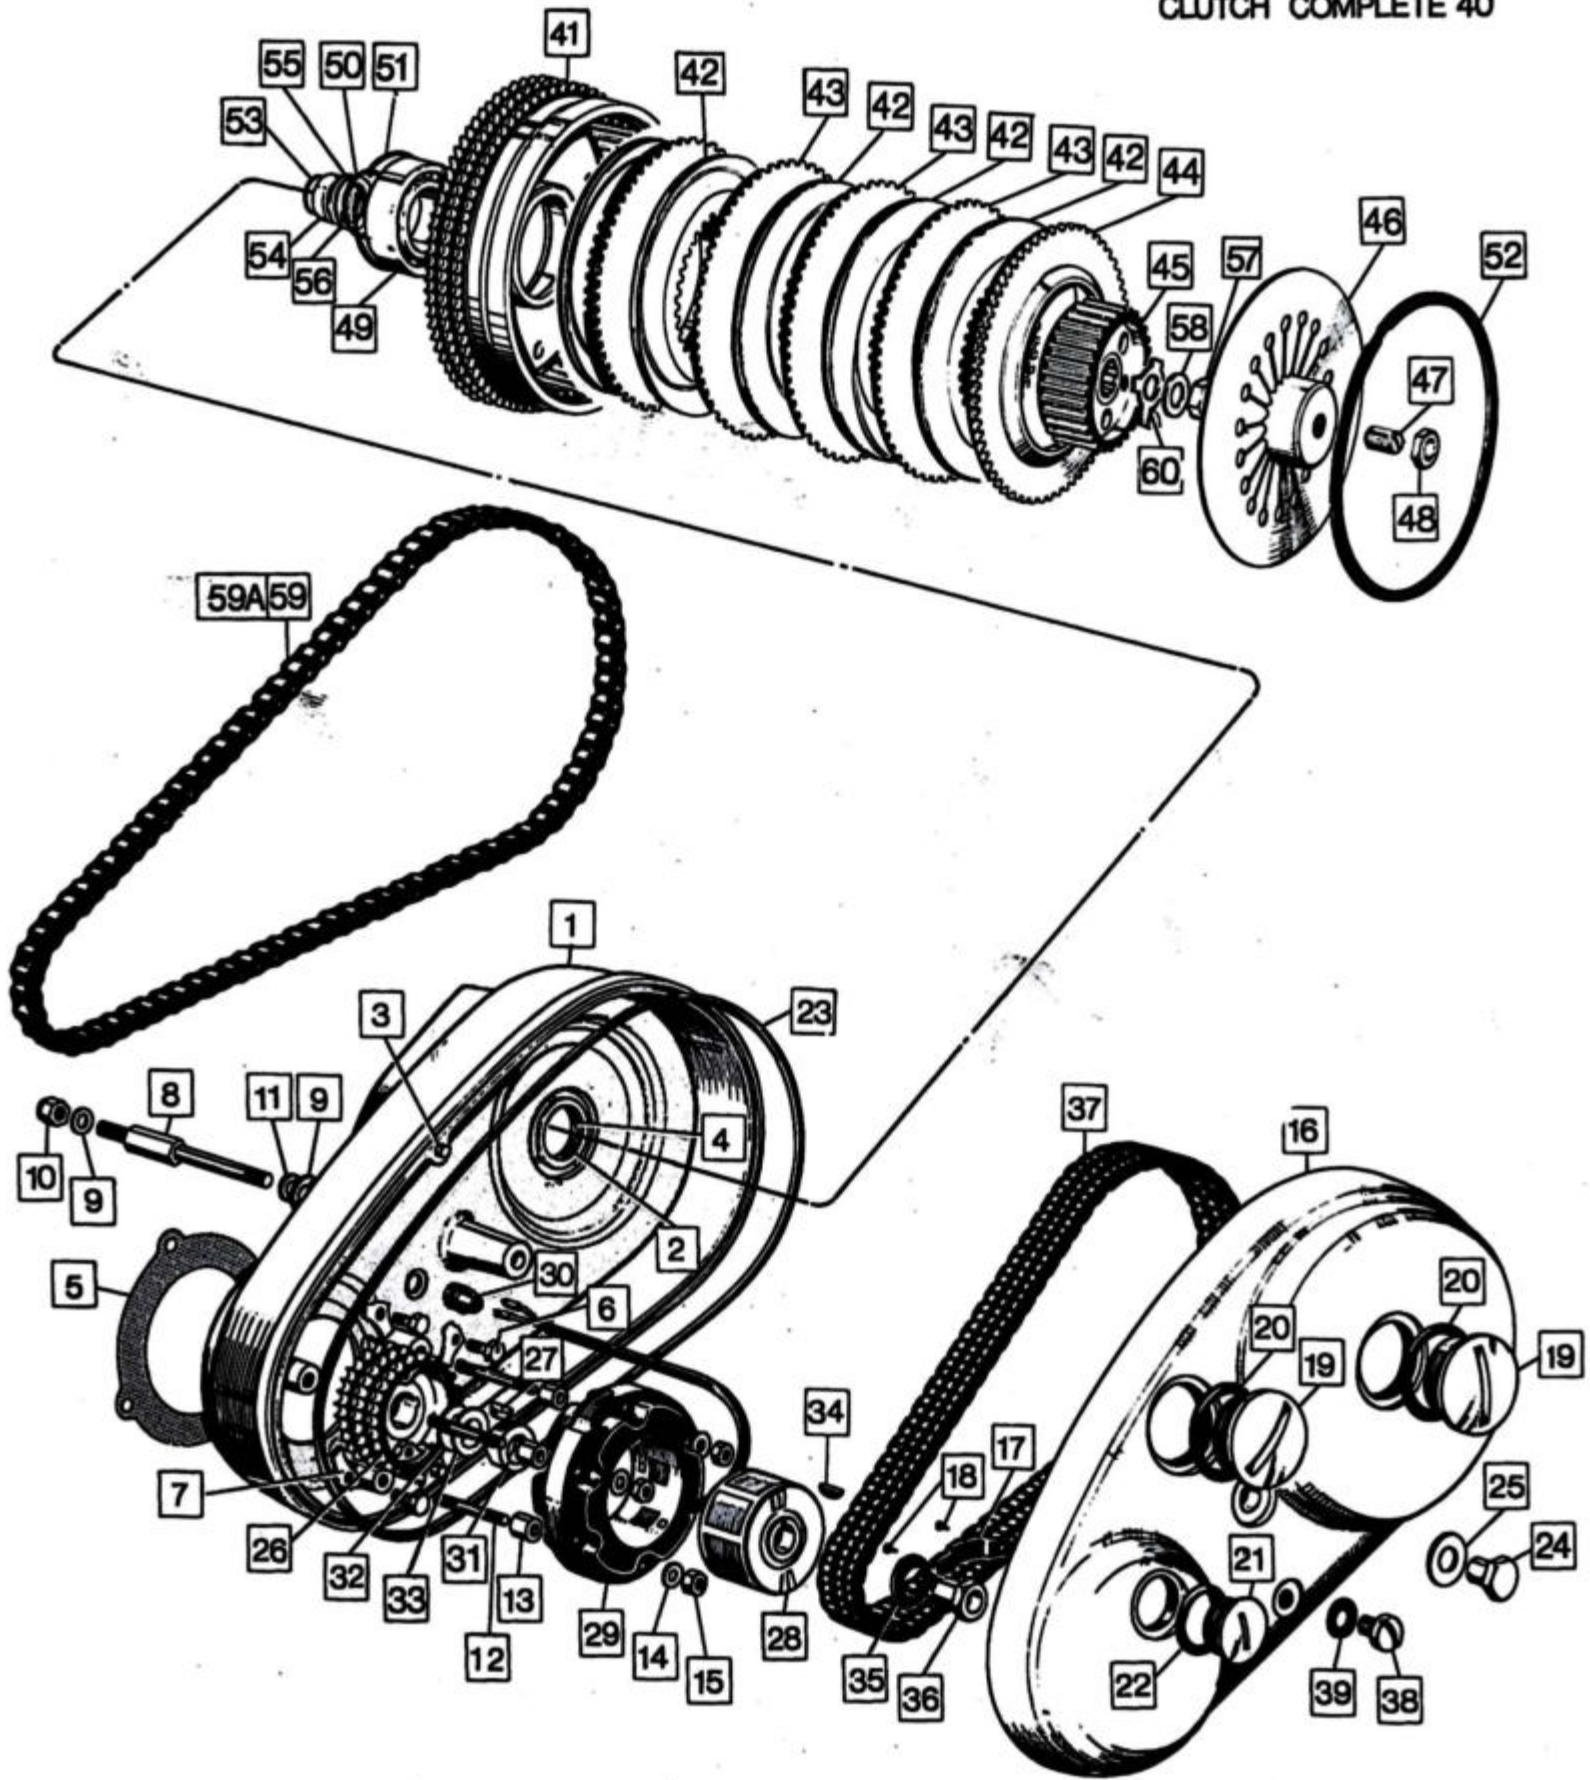

CLUTCH COMPLETE 40

Chaincases, Chains, Sprockets, Clutch, Alternator

Chaincases, Chains, Sprockets, Clutch, Alternator

10

Plate No.	Part No.	Description	Qty.	Bin No.	Price
1	060374	Chaincase Inner Half c/w Dowels	1	.....	.....
2	060769	Chaincase Oil Seal Disc	2	.....	.....
3	024145	Chaincase Dowel	2	.....	.....
4	012443	Chaincase Felt Seal	1	.....	.....
5	060711	Chaincase to Crankcase Gasket	1	.....	.....
6	062669	Chaincase Fixing Bolt	3	.....	.....
7	060395	Chaincase Fixing Bolt Washer	3	.....	.....
8	060376	Chaincase Centre Stud	1	.....	.....
9	000010	Chaincase Centre Stud Washer	2	.....	.....
10	060397	Chaincase Centre Stud Nut	1	.....	.....
11	060399	Chaincase Centre Stud Shim	AR	.....	.....
12	060386	Stator Stud	3	.....	.....
13	060377	Stator Stud Spacer	3	.....	.....
14	000011	Stator Stud Washer	3	.....	.....
15	060700	Stator Stud Nut	3	.....	.....
16	062585	Chaincase Outer Half with Timing Plate	1	.....	.....
17	060763	Ignition Indicator Plate	1	.....	.....
18	060663	Hammer Drive Screw	2	.....	.....
19	060388	Chain Inspection Cap	2	.....	.....
20	062581	Chain Inspection Cap 'O' Ring	2	.....	.....
21	060659	Timing Inspection Cap	1	.....	.....
22	062580	Timing Inspection Cap 'O' Ring	1	.....	.....
23	060398	Chaincase Band Rubber	1	.....	.....
24	060367	Chaincase Attachment Nut	1	.....	.....
25	060368	Chaincase Attachment Nut Washer	1	.....	.....
26	060383	Engine Sprocket	1	.....	.....
27	NME3682	Engine Sprocket Key	1	.....	.....
28	54212006	Rotor	1	.....	.....
29	47205A	Stator	1	.....	.....
30	060903	Alternator Grommet	1	.....	.....
31	060402	Rotor Spacer	1	.....	.....
32	060665	Rotor Shim .010"	AR	.....	.....
33	060664	Rotor Shim .036"	AR	.....	.....
34	NM.20948	Rotor Key	1	.....	.....
35	NM.24948	Rotor Washer	1	.....	.....
36	060387	Rotor Nut	1	.....	.....
37	060366	Front Chain (Primary)	1	.....	.....
38	062582	Chaincase Oil Level Plug	1	.....	.....
39	062583	Chaincase Oil Level 'O' Ring	1	.....	.....
40	064644	Clutch Complete (includes items 41-46, 49-52 inclusive)	1	.....	.....
41	062482	Clutch Sprocket c/w Backplate	1	.....	.....
42	063741	Clutch Friction Plate, Sintered Bronze	5	.....	.....
43	060746	Clutch Plain Plate	4	.....	.....
44	063768	Clutch Pressure Plate	1	.....	.....
45	063979	Clutch Centre	1	.....	.....
46	060770	Clutch Spring Plate with Centre	1	.....	.....
47	061179	Clutch Adjuster	1	.....	.....
48	060005	Clutch Adjuster Nut	1	.....	.....
49	060750	Clutch Bearing	1	.....	.....
50	060753	Clutch Bearing Inner Circlip	1	.....	.....
51	060754	Clutch Bearing Outer Circlip	1	.....	.....
52	060751	Clutch Spring Circlip	1	.....	.....
53	060752	Clutch Location Circlip	1	.....	.....
54	060747	Clutch Location Spacer	1	.....	.....
55	060894	Clutch Location Shim .036"	AR	.....	.....
56	060895	Clutch Location Shim .048"	AR	.....	.....
57	040373	Clutch Fixing Nut	1	.....	.....
58	063447	Clutch Fixing Nut Washer	1	.....	.....
59	017376	Rear Chain, 98 Links (for 19 tooth sprocket)	1	.....	.....
59A	064025	Rear Chain, 99 Links (for 21 tooth sprocket)	1	.....	.....
60	063459	Tab Washer	1	.....	.....