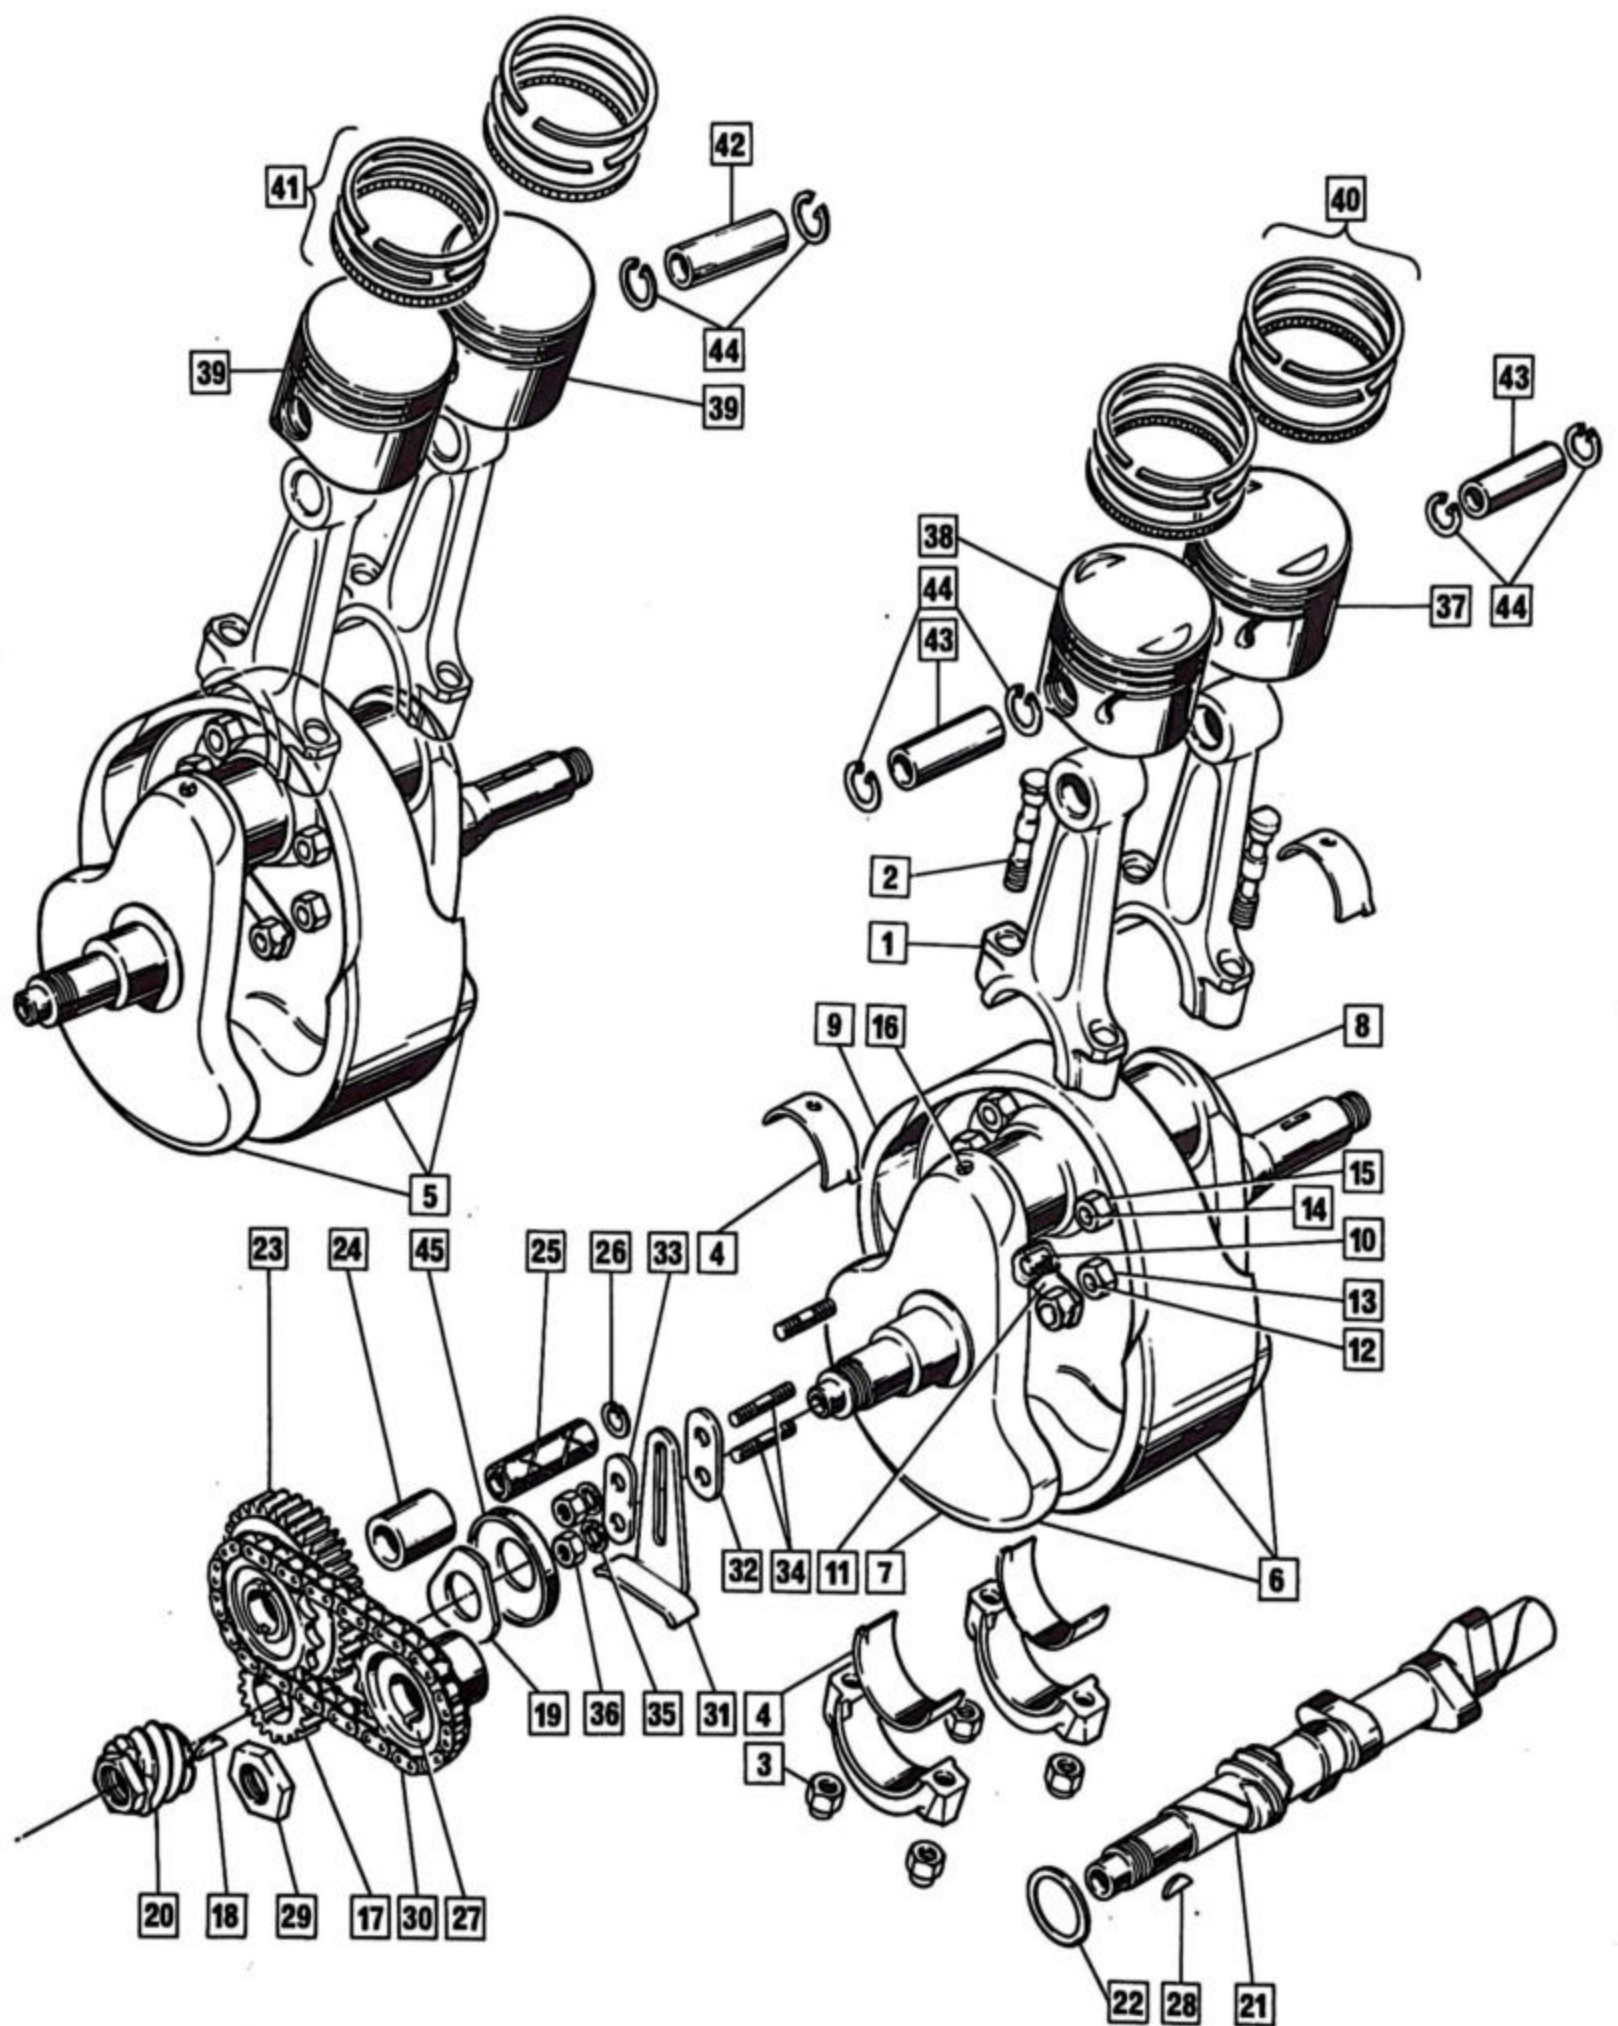

**Engine: Crankshaft, Connecting Rods, Pistons,
Camshaft, Timing Gear**

Engine: Crankshaft, Connecting Rods, Pistons, Camshaft, Timing Gear

1

Plate No.	Part No.	Description	Qty.	Bin No.	Price
1	NM.25369	Connecting Rod with Cap	2	.....	.....
2	NM.23254	Connecting Rod Bolt	4	.....	.....
3	NM.23253	Connecting Rod Self Locking Nut	4	.....	.....
4	064285	*† Big End Shell Set, Std.	2	.....	.....
5	064254	Crankshaft Assembled, 850 Only	1	.....	.....
6	063106	Crankshaft Assembled, 750 Only	1	.....	.....
7	NM.23262	Crank-cheek T.S., 750 Only	1	.....	.....
8	060542	Crank-cheek D.S., 750 Only	1	.....	.....
9	060731	Flywheel, 750 Only	1	.....	.....
10	NMT2105	Dowel	1	.....	.....
11	NM.2032	Nut Retaining Plate	2	.....	.....
12	064184	Crankshaft Stud	4	.....	.....
13	064160	Crankshaft Stud Nut	8	.....	.....
14	064185	Crankshaft Stud	2	.....	.....
15	064189	Crankshaft Stud Nut	4	.....	.....
16	NME4591	Crankshaft Oilway Screw	1	.....	.....
17	NMT2035	Timing Pinion	1	.....	.....
18	000572	Timing Pinion Key	1	.....	.....
19	NMT.2007	Timing Pinion Back Plate	1	.....	.....
20	NM.24732	Timing Pinion Nut (oil pump worm)	1	.....	.....
21	061084	Camshaft	1	.....	.....
22	061086	Camshaft Thrust Washer	1	.....	.....
23	061077	Intermediate Gear c/w Bush	1	.....	.....
24	061079	Intermediate Gear Bush	1	.....	.....
25	061078	Intermediate Gear Shaft	1	.....	.....
26	NM.17823	Intermediate Gear Shaft Circlip	1	.....	.....
27	061080	Camshaft Sprocket	1	.....	.....
28	000572	Camshaft Sprocket Key	1	.....	.....
29	NM.20732	Camshaft Sprocket Nut	1	.....	.....
30	NM.17806	Camshaft Chain	1	.....	.....
31	061094	Tensioner Slipper	1	.....	.....
32	NMT2218	Tensioner Backing Plate, Thin	1	.....	.....
33	NMT2218A	Tensioner Backing Plate, Thick	1	.....	.....
34	062665	Tensioner Stud	2	.....	.....
35	NM.18202	Tensioner Stud Washer	2	.....	.....
36	062692	Tensioner Stud Nut	2	.....	.....
37	063348	* Piston complete L.H., 750 Only	1	.....	.....
38	063349	* Piston complete R.H., 750 Only	1	.....	.....
39	063838	* Piston complete, 850 Only	2	.....	.....
40	R25830	*† Piston Ring Set, Std., 750 Only	2	.....	.....
41	R26640K	*† Piston Ring Set, Std., 850 Only	2	.....	.....
42	063842	Wrist Pin, 850 Only	2	.....	.....
43	060955	Wrist Pin, 750 Only	2	.....	.....
44	NM.23276	Circlip	2	.....	.....
45	NMT2008	Sealing Washer, timing side bearing	1	.....	.....

*For oversizes/undersizes. Refer preface
†Available only in sets. Refer preface