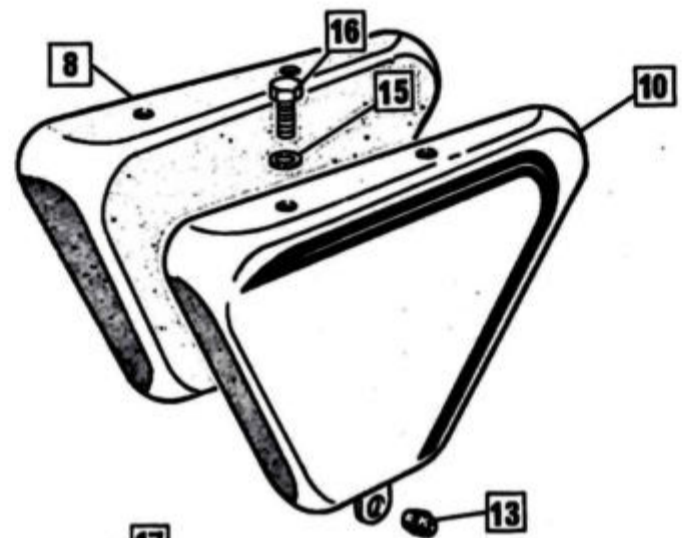

Side Covers, Accessory Covers

Side Covers, Accessory Covers 25

Plate No.	Part No.	Description	Qty.	Bin No.	Price
ACCESSORY (BATTERY & TOOL KIT) COVERS					
3	063503/02	750 Roadster Acc. Cover, Fireflake Golden Bronze, no-trim	1	.....	.....
3	063503/04	750 Roadster Acc. Cover, Fireflake Royal Blue, no trim	1	.....	.....
3	063503/09	750 Roadster (& 750 & 850 Hi-Rider) Acc. Cover, Black, no trim	1	.....	.....
3	063503/06	750 Roadster (& Hi-Rider) Acc. Cover, Canary Yellow, no trim	1	.....	.....
3	063503/11	750 Hi-Rider Acc. Cover, Tangerine, no trim	1	.....	.....
5	063503/022	850 Roadster Acc. Cover, Fireflake Golden Bronze double line trim	1	.....	.....
5	063503/042	850 Roadster Acc. Cover, Fireflake Royal Blue, double line trim	1	.....	.....
5	063503/092	850 Roadster Acc. Cover, Black, double line trim	1	.....	.....
5	063503/152	850 Roadster Acc. Cover, Candy Apple Red, double line trim	1	.....	.....
4	063505/09	750 & 850 Interstate, Black, no trim	1	.....	.....
4	063505/14	750 & 850 Interstate, Blue, no trim	1	.....	.....
4	063505/15	750 & 850 Interstate, Candy Apple Red, no trim	1	.....	.....
OIL TANK (RIGHT SIDE) COVERS					
8	063504/02	750 Roadster Oil Tank Cover, Fireflake Golden Bronze, no trim	1	.....	.....
8	063504/04	750 Roadster Oil Tank Cover, Fireflake Royal Blue, no trim	1	.....	.....
8	063504/06	750 Roadster (& Hi-Rider) Oil Tank Cover, Canary Yellow, no trim	1	.....	.....
8	063504/09	750 (& 750 & 850 Hi-Rider) Oil Tank Cover, Black, no trim	1	.....	.....
8	063504/11	750 Hi-Rider Oil Tank Cover, Tangerine, no trim	1	.....	.....
10	063504/022	850 Roadster Oil Tank Cover, Fireflake Bronze, double line trim	1	.....	.....
10	063504/042	850 Roadster Oil Tank Cover, Fireflake Blue, double line trim	1	.....	.....
10	063504/092	850 Roadster Oil Tank Cover, Black, double line trim	1	.....	.....
10	063504/152	850 Roadster Oil Tank Cover, Candy Apple Red, double line trim	1	.....	.....
9	063506/09	750 & 850 Interstate Oil Tank Cover, no trim	1	.....	.....
9	063506/14	750 & 850 Interstate Oil Tank Cover, no trim	1	.....	.....
9	063506/15	750 & 850 Interstate Oil Tank Cover, no trim	1	.....	.....
SPECIAL COVERS FOR INTERPOL MODELS					
1	062227/13	Accessory Cover, Interpol, White	1	.....	.....
1	062227/09	Accessory Cover, Interpol, Black	1	.....	.....
6	061675/13	Oil Tank Cover, Interpol, White	1	.....	.....
6	061675/09	Oil Tank Cover, Interpol, Black	1	.....	.....
Interpol Covers available in other colours to special order					
11	061206	Grommet (for glass fiber covers)	2	.....	.....
12	063143	Grommet (for steel-covers)	2	.....	.....
13	061686	Grommet	1	.....	.....
14	060327	Bolt	2	.....	.....
15	000012	Washer	2	.....	.....
16	0700117	Long Bolt (Roadster/Hi-Rider)	1	.....	.....
DECALS					
17	062019	Decal "750 Commando" (Gold)	AR	.....	.....
18	062020	Decal "750 Commando" (Black)	AR	.....	.....
19	063184	Decal "750 Commando" (Silver)	AR	.....	.....
20	064014	Decal "850 Commando" (Gold)	AR	.....	.....
21	064013	Decal "850 Commando" (Black)	AR	.....	.....
22	064015	Decal "850 Commando" (Silver)	AR	.....	.....