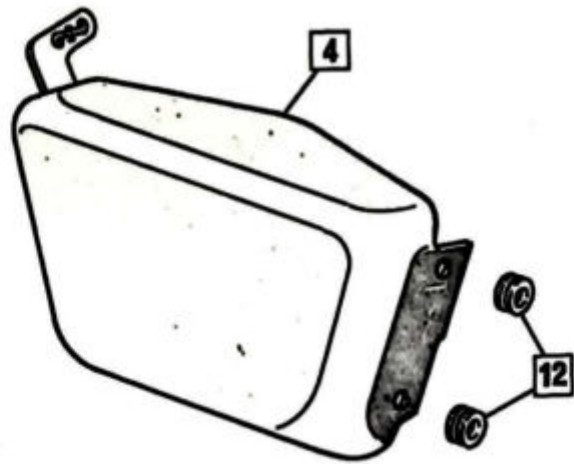

Side Covers, Accessory Covers

Side Covers, Accessory Covers 25

Plate No.	Part No.	Description	Qty.	Bin No.	Price
ACCESSORY (BATTERY & TOOL KIT) COVERS					
3	063503/02	750 Roadster Acc. Cover, Fireflake Golden Bronze, no-trim	1	.....	.....
3	063503/04	750 Roadster Acc. Cover, Fireflake Royal Blue, no trim	1	.....	.....
3	063503/09	750 Roadster (& 750 & 850 Hi-Rider) Acc. Cover, Black, no trim	1	.....	.....
3	063503/06	750 Roadster (& Hi-Rider) Acc. Cover, Canary Yellow, no trim	1	.....	.....
3	063503/11	750 Hi-Rider Acc. Cover, Tangerine, no trim	1	.....	.....
5	063503/022	850 Roadster Acc. Cover, Fireflake Golden Bronze double line trim	1	.....	.....
5	063503/042	850 Roadster Acc. Cover, Fireflake Royal Blue, double line trim	1	.....	.....
5	063503/092	850 Roadster Acc. Cover, Black, double line trim	1	.....	.....
5	063503/152	850 Roadster Acc. Cover, Candy Apple Red, double line trim	1	.....	.....
4	063505/09	750 & 850 Interstate, Black, no trim	1	.....	.....
4	063505/14	750 & 850 Interstate, Blue, no trim	1	.....	.....
4	063505/15	750 & 850 Interstate, Candy Apple Red, no trim	1	.....	.....
OIL TANK (RIGHT SIDE) COVERS					
8	063504/02	750 Roadster Oil Tank Cover, Fireflake Golden Bronze, no trim	1	.....	.....
8	063504/04	750 Roadster Oil Tank Cover, Fireflake Royal Blue, no trim	1	.....	.....
8	063504/06	750 Roadster (& Hi-Rider) Oil Tank Cover, Canary Yellow, no trim	1	.....	.....
8	063504/09	750 (& 750 & 850 Hi-Rider) Oil Tank Cover, Black, no trim	1	.....	.....
8	063504/11	750 Hi-Rider Oil Tank Cover, Tangerine, no trim	1	.....	.....
10	063504/022	850 Roadster Oil Tank Cover, Fireflake Bronze, double line trim	1	.....	.....
10	063504/042	850 Roadster Oil Tank Cover, Fireflake Blue, double line trim	1	.....	.....
10	063504/092	850 Roadster Oil Tank Cover, Black, double line trim	1	.....	.....
10	063504/152	850 Roadster Oil Tank Cover, Candy Apple Red, double line trim	1	.....	.....
9	063506/09	750 & 850 Interstate Oil Tank Cover, no trim	1	.....	.....
9	063506/14	750 & 850 Interstate Oil Tank Cover, no trim	1	.....	.....
9	063506/15	750 & 850 Interstate Oil Tank Cover, no trim	1	.....	.....
SPECIAL COVERS FOR INTERPOL MODELS					
1	062227/13	Accessory Cover, Interpol, White	1	.....	.....
1	062227/09	Accessory Cover, Interpol, Black	1	.....	.....
6	061675/13	Oil Tank Cover, Interpol, White	1	.....	.....
6	061675/09	Oil Tank Cover, Interpol, Black	1	.....	.....
Interpol Covers available in other colours to special order					
11	061206	Grommet (for glass fiber covers)	2	.....	.....
12	063143	Grommet (for steel-covers)	2	.....	.....
13	061686	Grommet	1	.....	.....
14	060327	Bolt	2	.....	.....
15	000012	Washer	2	.....	.....
16	0700117	Long Bolt (Roadster/Hi-Rider)	1	.....	.....
DECALS					
17	062019	Decal "750 Commando" (Gold)	AR	.....	.....
18	062020	Decal "750 Commando" (Black)	AR	.....	.....
19	063184	Decal "750 Commando" (Silver)	AR	.....	.....
20	064014	Decal "850 Commando" (Gold)	AR	.....	.....
21	064013	Decal "850 Commando" (Black)	AR	.....	.....
22	064015	Decal "850 Commando" (Silver)	AR	.....	.....