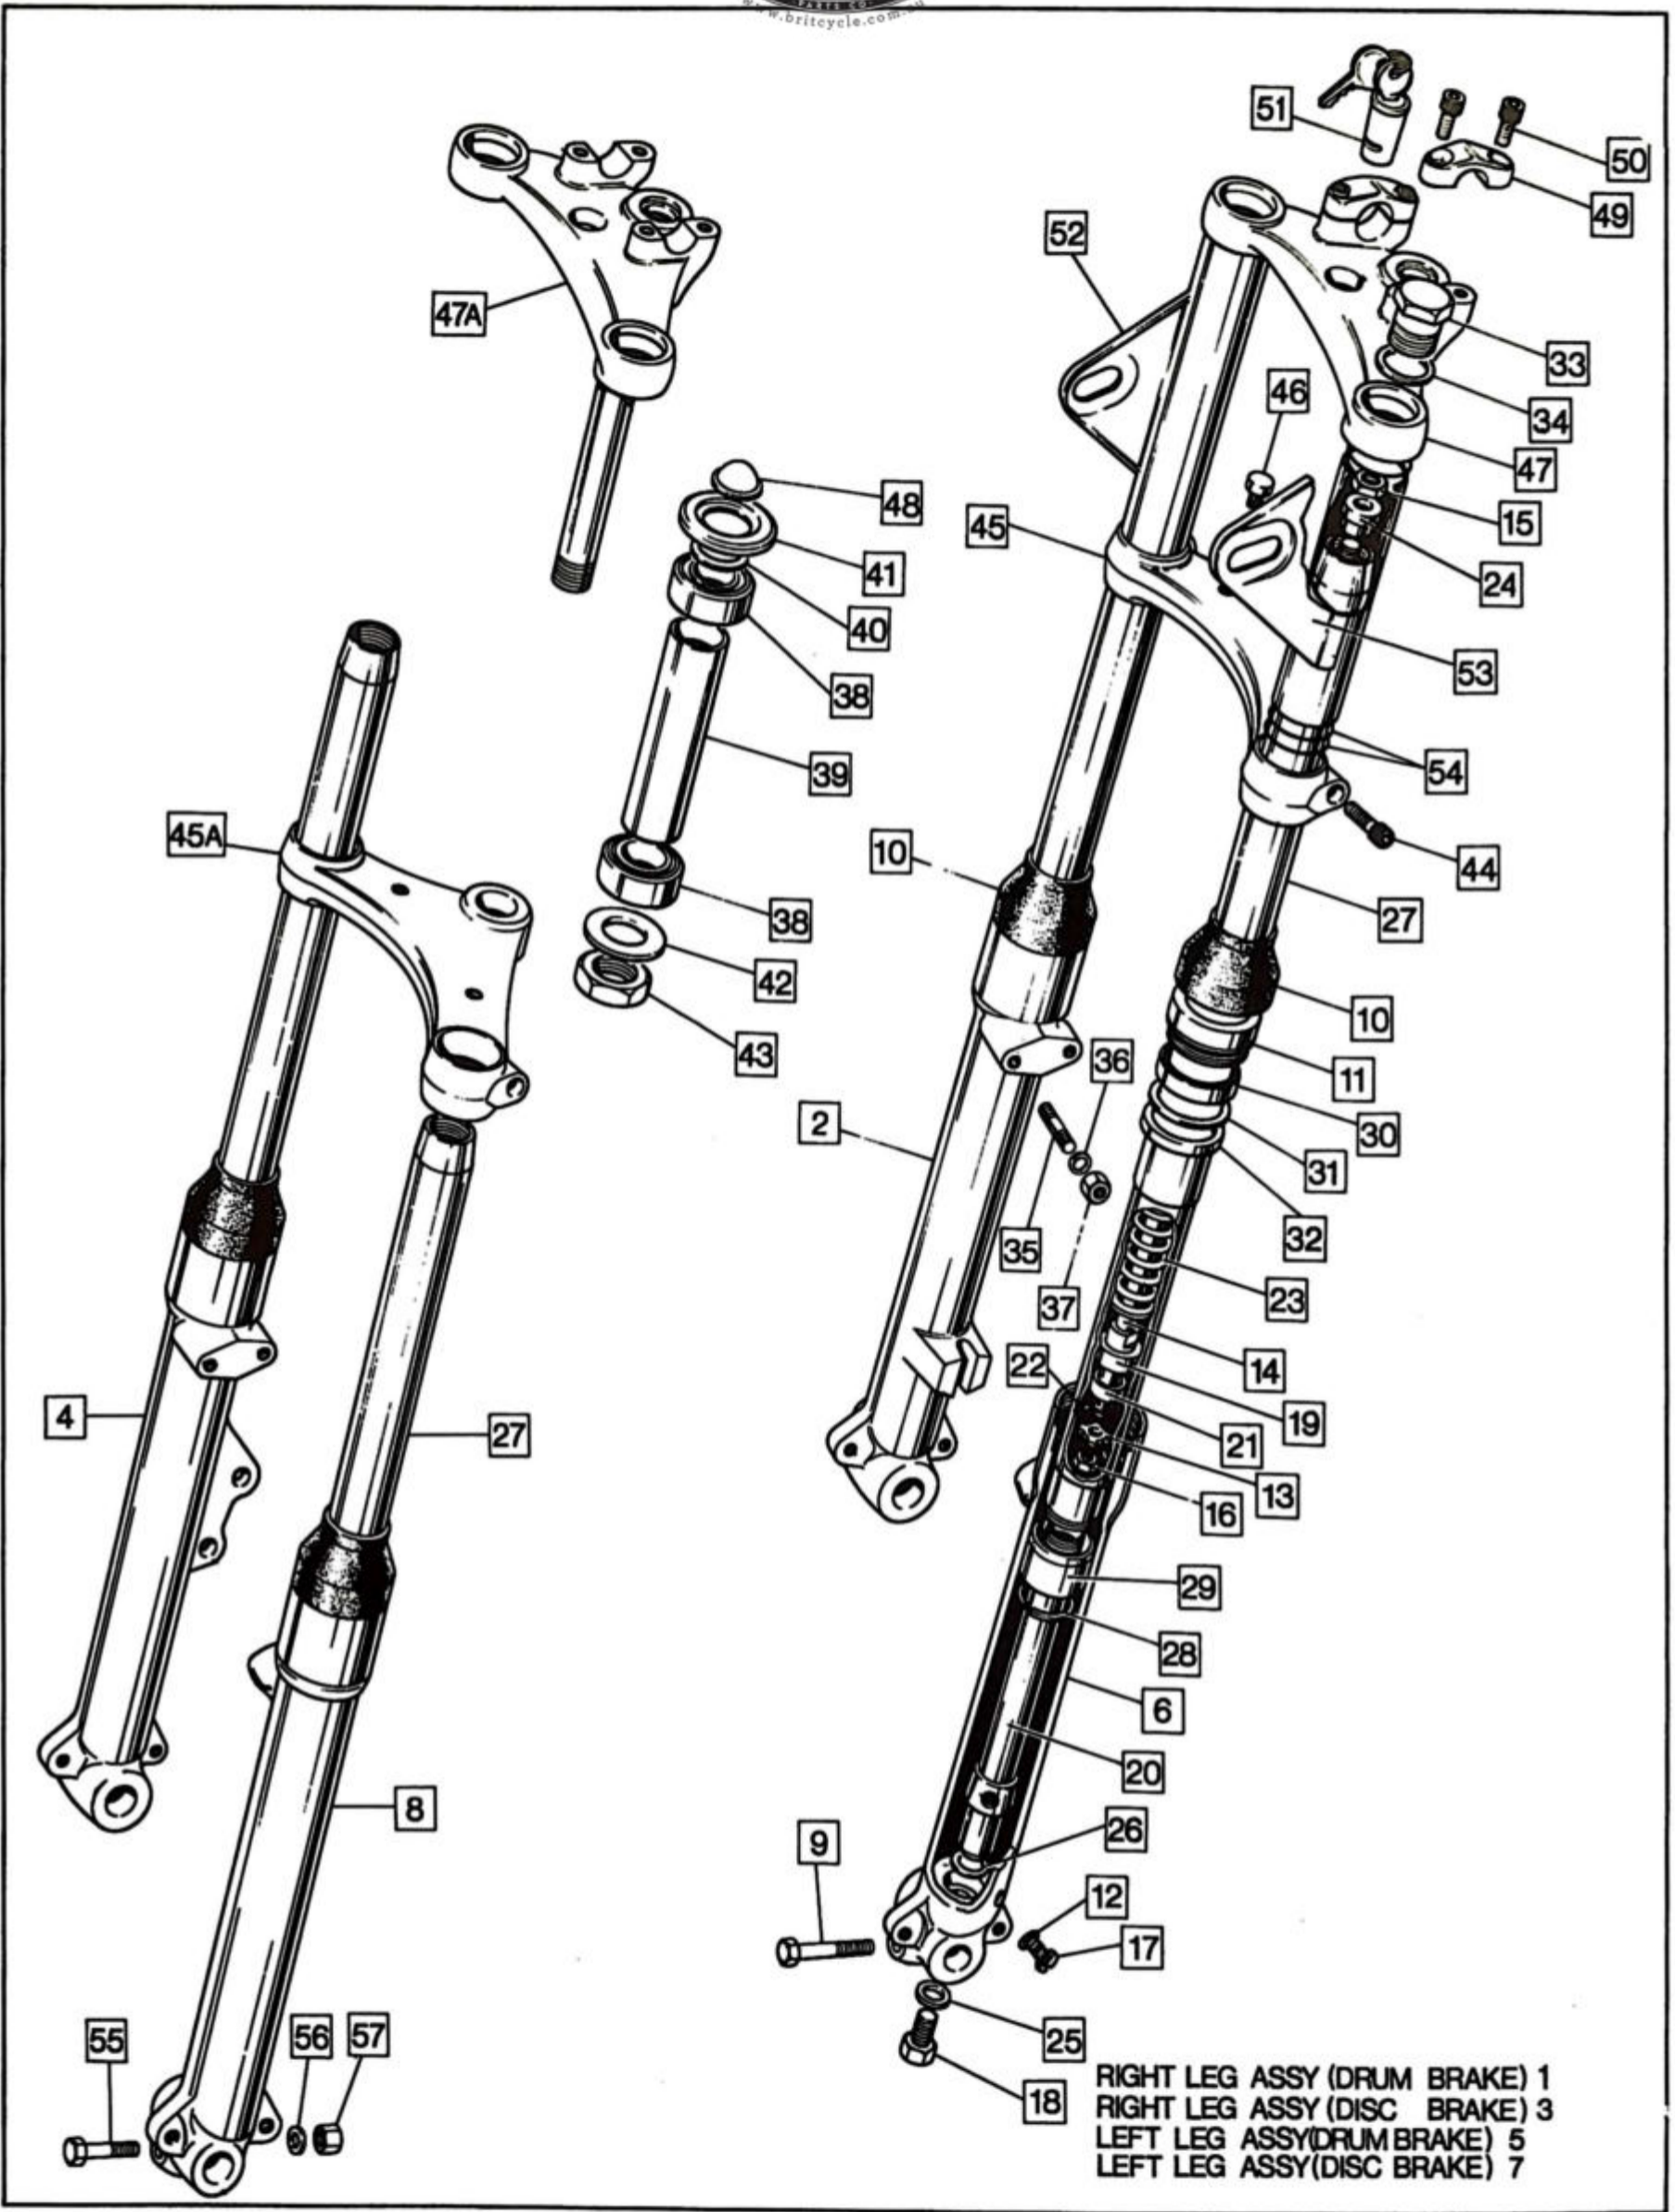

Front Forks, Steering Lock, Steering Head Bearings

Front Forks, Steering Lock, Steering Head Bearings

17

Plate No.	Part No.	Description	Qty.	Bin No.	Price
1	061564	Right Hand Leg Assembly (Drum Brake)	1	.....	.....
2	060352	Right Hand Slider (Drum Brake)	1	.....	.....
3	062456	Right Hand Leg Assembly (Disc Brake)	1	.....	.....
4	063316	Right Hand Slider (Disc Brake)	1	.....	.....
5	061563	Left Hand Leg Assembly (Drum Brake)	1	.....	.....
6	060351	Left Hand Slider (Drum Brake)	1	.....	.....
7	062533	Left Hand Leg Assembly (Disc Brake)	1	.....	.....
8	063318	Left Hand Slider (Disc Brake)	1	.....	.....
9	062465	Pinch Bolt (Drum only)	1	.....	.....
10	061115	Gaiter	2	.....	.....
11	061137	Collar	2	.....	.....
12	000203	Washer	2	.....	.....
13	030584	Damper Rod Seat	2	.....	.....
14	060346	Damper Rod	2	.....	.....
15	060347	Damper Rod Cap Nut	2	.....	.....
16	060348	Damper Rod Locknut	2	.....	.....
17	060354	Slider Drain Plug	2	.....	.....
18	060359	Damper Tube Anchor Bolt	2	.....	.....
19	061347	Damper Tube Cap	2	.....	.....
20	061888	Damper Tube	2	.....	.....
21	NM.14118B	Damper Valve	2	.....	.....
22	NM.14119	Damper Valve Stop Pin	2	.....	.....
23	NM.18813	Fork Spring	2	.....	.....
24	NM.25003	Fork Spring Locating Bush	2	.....	.....
25	NMT1009	Damper Tube Anchor Bolt Washer	2	.....	.....
26	NMT814	Damper Tube Anchor Bolt Washer	2	.....	.....
27	063423	Main Tube	2	.....	.....
28	NM.14298	Fork Tube Bush Circlip	2	.....	.....
29	NMT.1048	Fork Tube Bush	2	.....	.....
30	NM.17713	Oil Seal	2	.....	.....
31	NMT1049	Oil Seal Washer	2	.....	.....
32	NMT1055	Fork Tube Guide Bush	2	.....	.....
33	060345	Fork Tube Top Bolt	2	.....	.....
34	NMT320	Washer	2	.....	.....
35	063189	Stud	4	.....	.....
36	000012	Washer	4	.....	.....
37	060355	Nut	4	.....	.....
38	0700099	Steering Head Bearing	2	.....	.....
39	0700100	Bearing Spacer	1	.....	.....
40	NM.17429	Washer	1	.....	.....
41	NM.15628	Cover	1	.....	.....
42	061912	Washer	1	.....	.....
43	0700101	Nut	1	.....	.....
44	061911	Socket Screw	2	.....	.....
45	061916	Lower Yoke 750 Only	1	.....	.....
45A	064078	Lower Yoke 850 Only	1	.....	.....
46	062332	Plug for Lower Yoke	2	.....	.....
47	061915	Upper Yoke with Stem 750 Only	1	.....	.....
47A	064080	Upper Yoke with Stem 850 Only	1	.....	.....
48	062305	Stem Blanking Plug	1	.....	.....
49	NM.19021A	Clip	2	.....	.....
50	060333	Screw	4	.....	.....
51	030175	Lock/Keys	1	.....	.....
52	062028	Right Hand Headlamp Bracket and Top Cover	1	.....	.....
53	062029	Left Hand Headlamp Bracket and Top Cover	1	.....	.....
54	061900	'O' Ring	6	.....	.....
55	22688/2	Bolt	1	.....	.....
56	000011	Washer	1	.....	.....
57	27815	Nut	1	.....	.....

www.britcycle.com.au