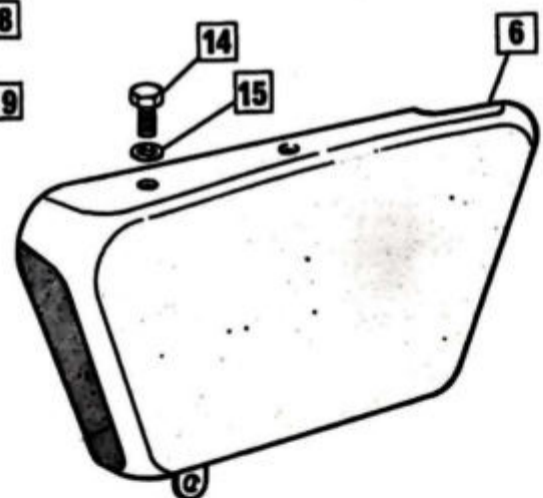

Side Covers, Accessory Covers

Side Covers, Accessory Covers 25

Plate No.	Part No.	Description	Qty.	Bin No.	Price
ACCESSORY (BATTERY & TOOL KIT) COVERS					
3	063503/02	750 Roadster Acc. Cover, Fireflake Golden Bronze, no-trim	1	.....	.....
3	063503/04	750 Roadster Acc. Cover, Fireflake Royal Blue, no trim	1	.....	.....
3	063503/09	750 Roadster (& 750 & 850 Hi-Rider) Acc. Cover, Black, no trim	1	.....	.....
3	063503/06	750 Roadster (& Hi-Rider) Acc. Cover, Canary Yellow, no trim	1	.....	.....
3	063503/11	750 Hi-Rider Acc. Cover, Tangerine, no trim	1	.....	.....
5	063503/022	850 Roadster Acc. Cover, Fireflake Golden Bronze double line trim	1	.....	.....
5	063503/042	850 Roadster Acc. Cover, Fireflake Royal Blue, double line trim	1	.....	.....
5	063503/092	850 Roadster Acc. Cover, Black, double line trim	1	.....	.....
5	063503/152	850 Roadster Acc. Cover, Candy Apple Red, double line trim	1	.....	.....
4	063505/09	750 & 850 Interstate, Black, no trim	1	.....	.....
4	063505/14	750 & 850 Interstate, Blue, no trim	1	.....	.....
4	063505/15	750 & 850 Interstate, Candy Apple Red, no trim	1	.....	.....
OIL TANK (RIGHT SIDE) COVERS					
8	063504/02	750 Roadster Oil Tank Cover, Fireflake Golden Bronze, no trim	1	.....	.....
8	063504/04	750 Roadster Oil Tank Cover, Fireflake Royal Blue, no trim	1	.....	.....
8	063504/06	750 Roadster (& Hi-Rider) Oil Tank Cover, Canary Yellow, no trim	1	.....	.....
8	063504/09	750 (& 750 & 850 Hi-Rider) Oil Tank Cover, Black, no trim	1	.....	.....
8	063504/11	750 Hi-Rider Oil Tank Cover, Tangerine, no trim	1	.....	.....
10	063504/022	850 Roadster Oil Tank Cover, Fireflake Bronze, double line trim	1	.....	.....
10	063504/042	850 Roadster Oil Tank Cover, Fireflake Blue, double line trim	1	.....	.....
10	063504/092	850 Roadster Oil Tank Cover, Black, double line trim	1	.....	.....
10	063504/152	850 Roadster Oil Tank Cover, Candy Apple Red, double line trim	1	.....	.....
9	063506/09	750 & 850 Interstate Oil Tank Cover, no trim	1	.....	.....
9	063506/14	750 & 850 Interstate Oil Tank Cover, no trim	1	.....	.....
9	063506/15	750 & 850 Interstate Oil Tank Cover, no trim	1	.....	.....
SPECIAL COVERS FOR INTERPOL MODELS					
1	062227/13	Accessory Cover, Interpol, White	1	.....	.....
1	062227/09	Accessory Cover, Interpol, Black	1	.....	.....
6	061675/13	Oil Tank Cover, Interpol, White	1	.....	.....
6	061675/09	Oil Tank Cover, Interpol, Black	1	.....	.....
Interpol Covers available in other colours to special order					
11	061206	Grommet (for glass fiber covers)	2	.....	.....
12	063143	Grommet (for steel-covers)	2	.....	.....
13	061686	Grommet	1	.....	.....
14	060327	Bolt	2	.....	.....
15	000012	Washer	2	.....	.....
16	0700117	Long Bolt (Roadster/Hi-Rider)	1	.....	.....
DECALS					
17	062019	Decal "750 Commando" (Gold)	AR	.....	.....
18	062020	Decal "750 Commando" (Black)	AR	.....	.....
19	063184	Decal "750 Commando" (Silver)	AR	.....	.....
20	064014	Decal "850 Commando" (Gold)	AR	.....	.....
21	064013	Decal "850 Commando" (Black)	AR	.....	.....
22	064015	Decal "850 Commando" (Silver)	AR	.....	.....