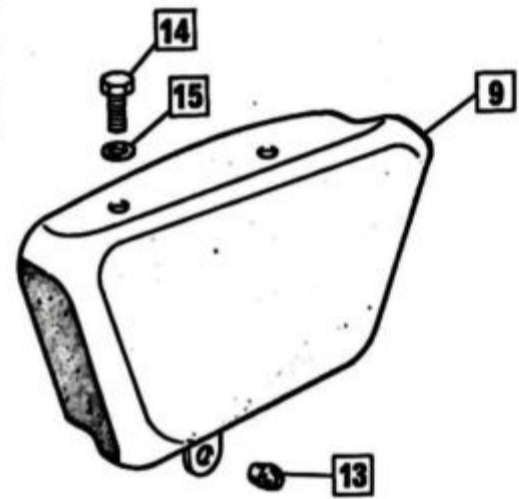

Side Covers, Accessory Covers

Side Covers, Accessory Covers 25

Plate No.	Part No.	Description	Qty.	Bin No.	Price
ACCESSORY (BATTERY & TOOL KIT) COVERS					
3	063503/02	750 Roadster Acc. Cover, Fireflake Golden Bronze, no-trim	1	.....	.....
3	063503/04	750 Roadster Acc. Cover, Fireflake Royal Blue, no trim	1	.....	.....
3	063503/09	750 Roadster (& 750 & 850 Hi-Rider) Acc. Cover, Black, no trim	1	.....	.....
3	063503/06	750 Roadster (& Hi-Rider) Acc. Cover, Canary Yellow, no trim	1	.....	.....
3	063503/11	750 Hi-Rider Acc. Cover, Tangerine, no trim	1	.....	.....
5	063503/022	850 Roadster Acc. Cover, Fireflake Golden Bronze double line trim	1	.....	.....
5	063503/042	850 Roadster Acc. Cover, Fireflake Royal Blue, double line trim	1	.....	.....
5	063503/092	850 Roadster Acc. Cover, Black, double line trim	1	.....	.....
5	063503/152	850 Roadster Acc. Cover, Candy Apple Red, double line trim	1	.....	.....
4	063505/09	750 & 850 Interstate, Black, no trim	1	.....	.....
4	063505/14	750 & 850 Interstate, Blue, no trim	1	.....	.....
4	063505/15	750 & 850 Interstate, Candy Apple Red, no trim	1	.....	.....
OIL TANK (RIGHT SIDE) COVERS					
8	063504/02	750 Roadster Oil Tank Cover, Fireflake Golden Bronze, no trim	1	.....	.....
8	063504/04	750 Roadster Oil Tank Cover, Fireflake Royal Blue, no trim	1	.....	.....
8	063504/06	750 Roadster (& Hi-Rider) Oil Tank Cover, Canary Yellow, no trim	1	.....	.....
8	063504/09	750 (& 750 & 850 Hi-Rider) Oil Tank Cover, Black, no trim	1	.....	.....
8	063504/11	750 Hi-Rider Oil Tank Cover, Tangerine, no trim	1	.....	.....
10	063504/022	850 Roadster Oil Tank Cover, Fireflake Bronze, double line trim	1	.....	.....
10	063504/042	850 Roadster Oil Tank Cover, Fireflake Blue, double line trim	1	.....	.....
10	063504/092	850 Roadster Oil Tank Cover, Black, double line trim	1	.....	.....
10	063504/152	850 Roadster Oil Tank Cover, Candy Apple Red, double line trim	1	.....	.....
9	063506/09	750 & 850 Interstate Oil Tank Cover, no trim	1	.....	.....
9	063506/14	750 & 850 Interstate Oil Tank Cover, no trim	1	.....	.....
9	063506/15	750 & 850 Interstate Oil Tank Cover, no trim	1	.....	.....
SPECIAL COVERS FOR INTERPOL MODELS					
1	062227/13	Accessory Cover, Interpol, White	1	.....	.....
1	062227/09	Accessory Cover, Interpol, Black	1	.....	.....
6	061675/13	Oil Tank Cover, Interpol, White	1	.....	.....
6	061675/09	Oil Tank Cover, Interpol, Black	1	.....	.....
Interpol Covers available in other colours to special order					
11	061206	Grommet (for glass fiber covers)	2	.....	.....
12	063143	Grommet (for steel-covers)	2	.....	.....
13	061686	Grommet	1	.....	.....
14	060327	Bolt	2	.....	.....
15	000012	Washer	2	.....	.....
16	0700117	Long Bolt (Roadster/Hi-Rider)	1	.....	.....
DECALS					
17	062019	Decal "750 Commando" (Gold)	AR	.....	.....
18	062020	Decal "750 Commando" (Black)	AR	.....	.....
19	063184	Decal "750 Commando" (Silver)	AR	.....	.....
20	064014	Decal "850 Commando" (Gold)	AR	.....	.....
21	064013	Decal "850 Commando" (Black)	AR	.....	.....
22	064015	Decal "850 Commando" (Silver)	AR	.....	.....