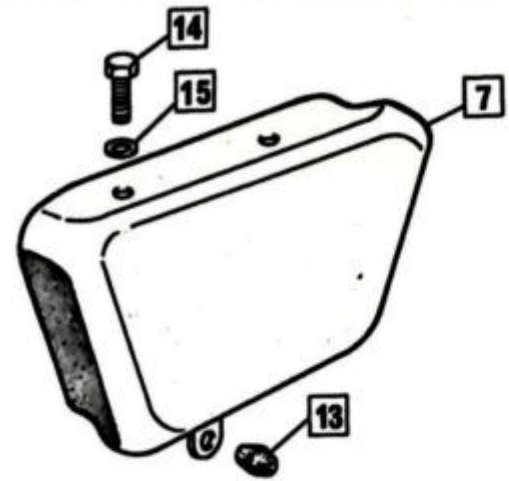

Side Covers, Accessory Covers

Side Covers, Accessory Covers 25

Plate No.	Part No.	Description	Qty.	Bin No.	Price
ACCESSORY (BATTERY & TOOL KIT) COVERS					
3	063503/02	750 Roadster Acc. Cover, Fireflake Golden Bronze, no-trim	1	.....	.....
3	063503/04	750 Roadster Acc. Cover, Fireflake Royal Blue, no trim	1	.....	.....
3	063503/09	750 Roadster (& 750 & 850 Hi-Rider) Acc. Cover, Black, no trim	1	.....	.....
3	063503/06	750 Roadster (& Hi-Rider) Acc. Cover, Canary Yellow, no trim	1	.....	.....
3	063503/11	750 Hi-Rider Acc. Cover, Tangerine, no trim	1	.....	.....
5	063503/022	850 Roadster Acc. Cover, Fireflake Golden Bronze double line trim	1	.....	.....
5	063503/042	850 Roadster Acc. Cover, Fireflake Royal Blue, double line trim	1	.....	.....
5	063503/092	850 Roadster Acc. Cover, Black, double line trim	1	.....	.....
5	063503/152	850 Roadster Acc. Cover, Candy Apple Red, double line trim	1	.....	.....
4	063505/09	750 & 850 Interstate, Black, no trim	1	.....	.....
4	063505/14	750 & 850 Interstate, Blue, no trim	1	.....	.....
4	063505/15	750 & 850 Interstate, Candy Apple Red, no trim	1	.....	.....
OIL TANK (RIGHT SIDE) COVERS					
8	063504/02	750 Roadster Oil Tank Cover, Fireflake Golden Bronze, no trim	1	.....	.....
8	063504/04	750 Roadster Oil Tank Cover, Fireflake Royal Blue, no trim	1	.....	.....
8	063504/06	750 Roadster (& Hi-Rider) Oil Tank Cover, Canary Yellow, no trim	1	.....	.....
8	063504/09	750 (& 750 & 850 Hi-Rider) Oil Tank Cover, Black, no trim	1	.....	.....
8	063504/11	750 Hi-Rider Oil Tank Cover, Tangerine, no trim	1	.....	.....
10	063504/022	850 Roadster Oil Tank Cover, Fireflake Bronze, double line trim	1	.....	.....
10	063504/042	850 Roadster Oil Tank Cover, Fireflake Blue, double line trim	1	.....	.....
10	063504/092	850 Roadster Oil Tank Cover, Black, double line trim	1	.....	.....
10	063504/152	850 Roadster Oil Tank Cover, Candy Apple Red, double line trim	1	.....	.....
9	063506/09	750 & 850 Interstate Oil Tank Cover, no trim	1	.....	.....
9	063506/14	750 & 850 Interstate Oil Tank Cover, no trim	1	.....	.....
9	063506/15	750 & 850 Interstate Oil Tank Cover, no trim	1	.....	.....
SPECIAL COVERS FOR INTERPOL MODELS					
1	062227/13	Accessory Cover, Interpol, White	1	.....	.....
1	062227/09	Accessory Cover, Interpol, Black	1	.....	.....
6	061675/13	Oil Tank Cover, Interpol, White	1	.....	.....
6	061675/09	Oil Tank Cover, Interpol, Black	1	.....	.....
Interpol Covers available in other colours to special order					
11	061206	Grommet (for glass fiber covers)	2	.....	.....
12	063143	Grommet (for steel-covers)	2	.....	.....
13	061686	Grommet	1	.....	.....
14	060327	Bolt	2	.....	.....
15	000012	Washer	2	.....	.....
16	0700117	Long Bolt (Roadster/Hi-Rider)	1	.....	.....
DECALS					
17	062019	Decal "750 Commando" (Gold)	AR	.....	.....
18	062020	Decal "750 Commando" (Black)	AR	.....	.....
19	063184	Decal "750 Commando" (Silver)	AR	.....	.....
20	064014	Decal "850 Commando" (Gold)	AR	.....	.....
21	064013	Decal "850 Commando" (Black)	AR	.....	.....
22	064015	Decal "850 Commando" (Silver)	AR	.....	.....