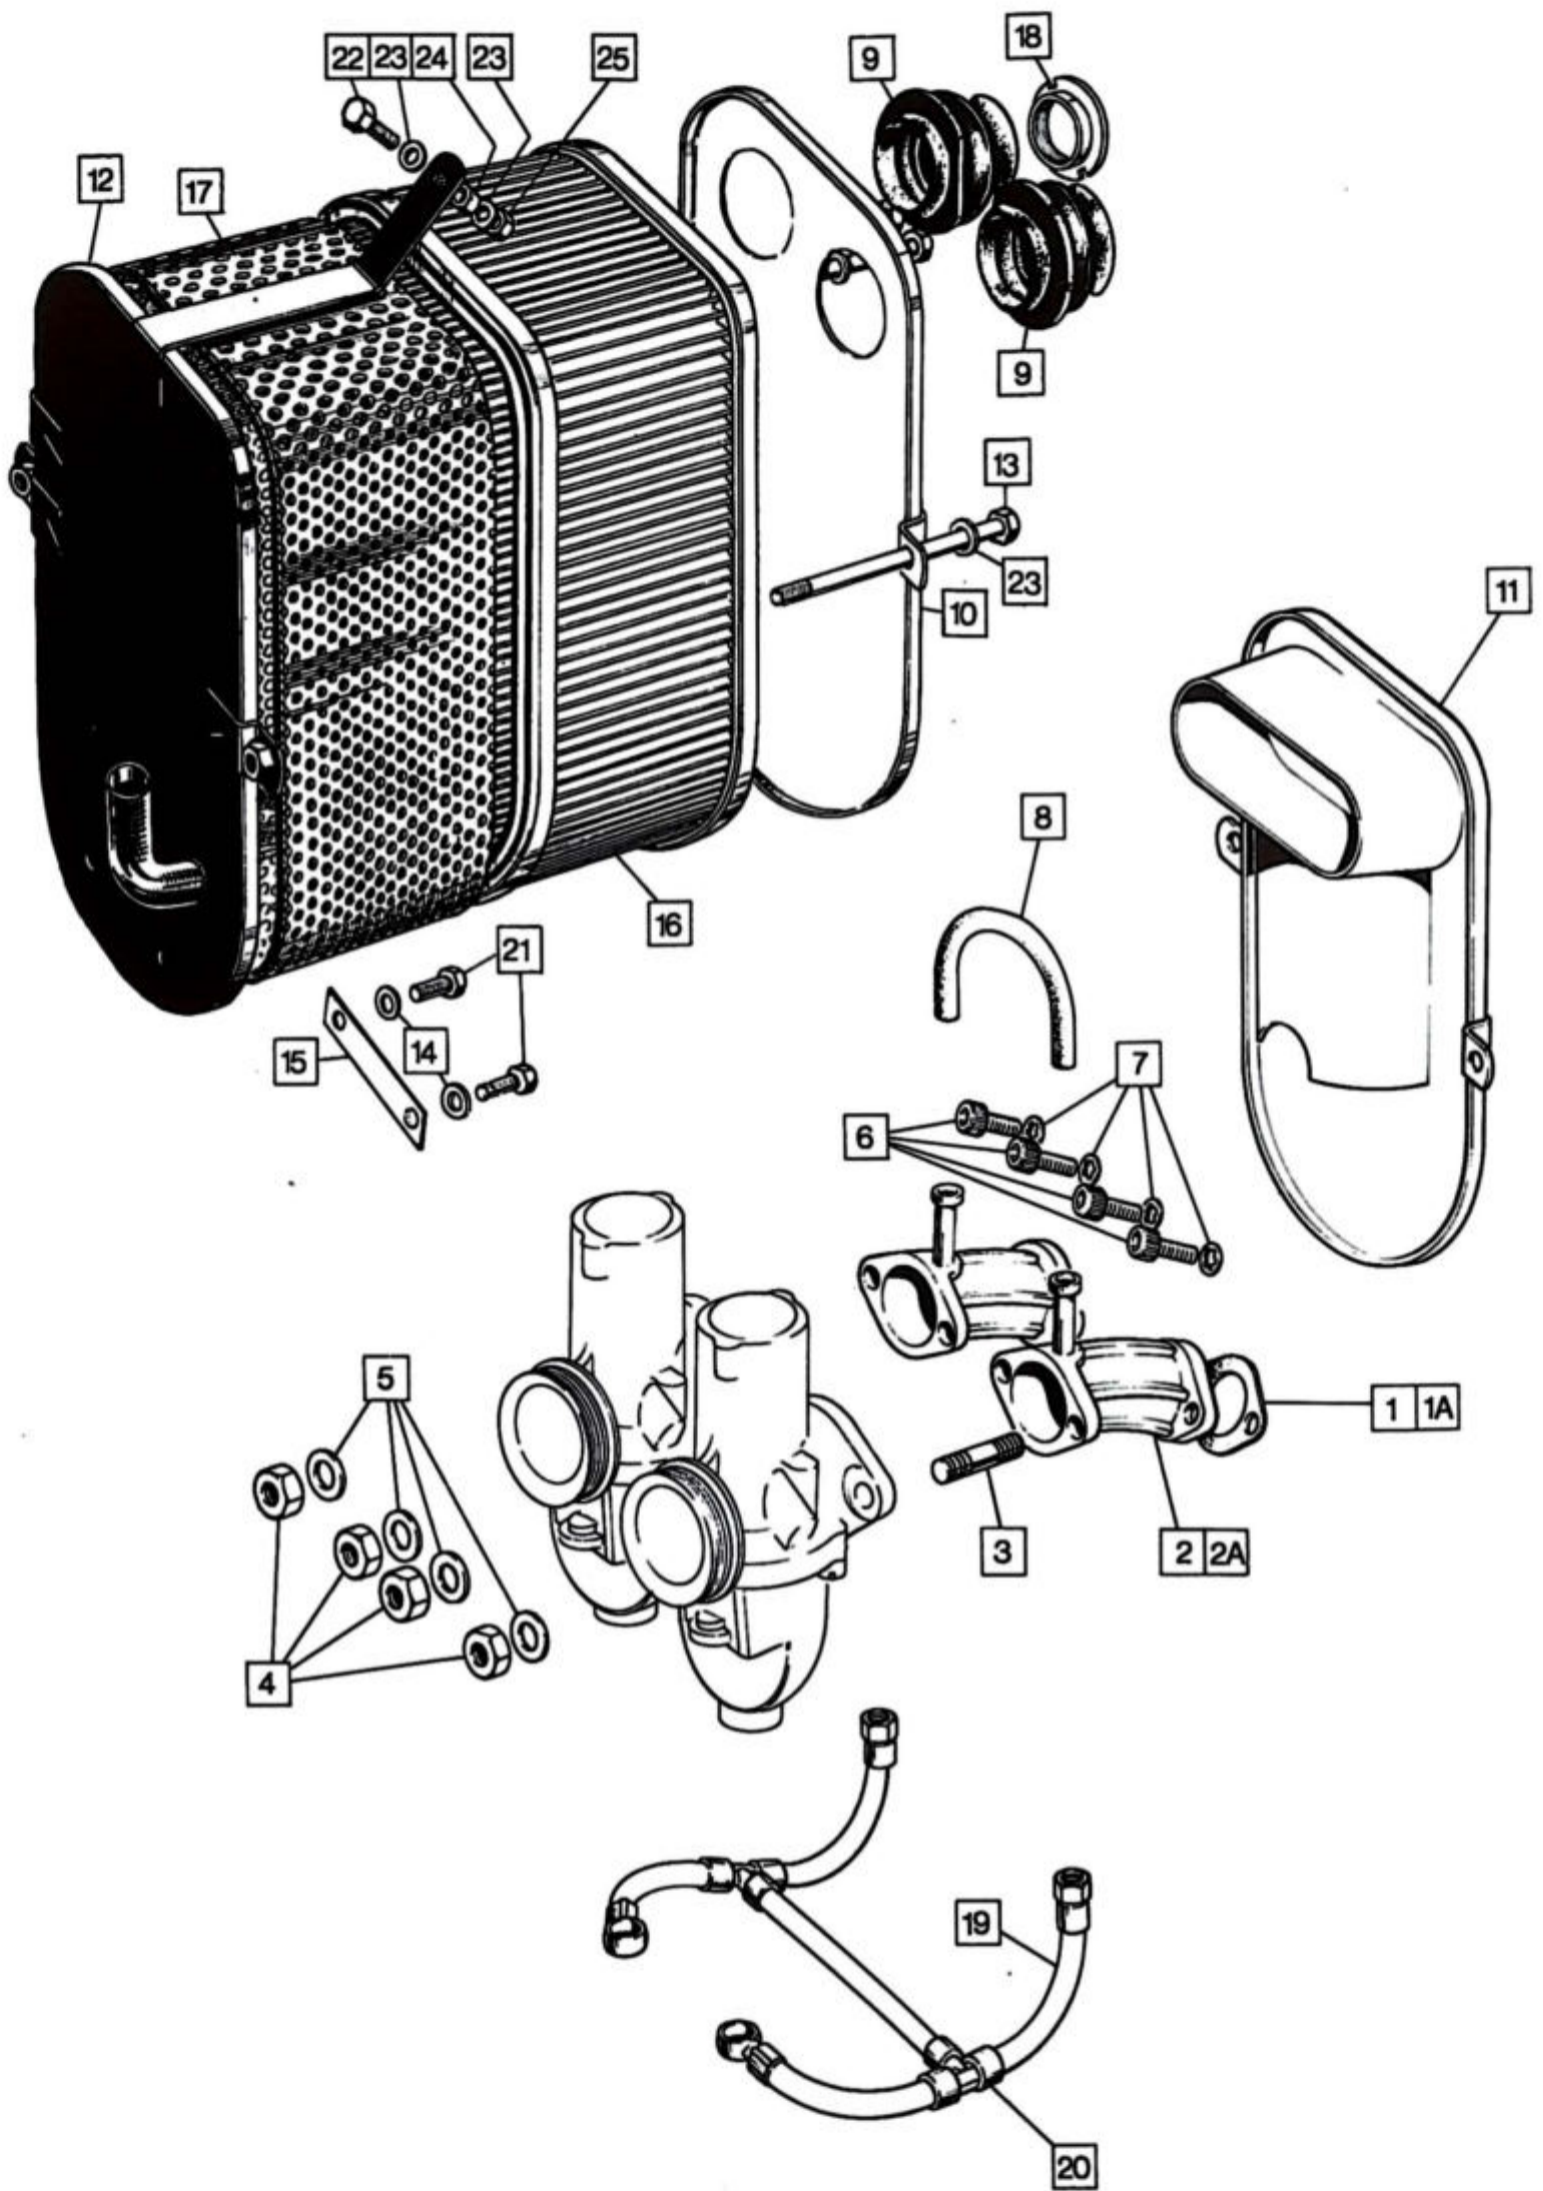

Carburetor Mountings, Air Filter and Fuel Line

Carburetor Mountings, Air Filter and Fuel Line

12

Plate No.	Part No.	Description	Qty.	Bin No.	Price
1	063458	Carburetor Heat Insulator (32 mm carb.)	2	.....	.....
1A	NM23358	Carburetor Heat Insulator (30 mm carb.)	2	.....	.....
2	062711	Carburetor Spacer (32 mm carb.)	2	.....	.....
2A	062819	Carburetor Spacer (30 mm carb.)	2	.....	.....
3	060577	Carburetor Stud	4	.....	.....
4	060348	Carburetor Stud Nut	4	.....	.....
5	22528	Carburetor Stud Washer	4	.....	.....
6	062536	Carburetor Fixing Screw	4	.....	.....
7	11796	Carburetor Fixing Screw Washer	4	.....	.....
8	062284	Balance Pipe Hose	1	.....	.....
9	062537	Hose	2	.....	.....
10	063813	Front Plate 750 Air Cleaner	1	.....	.....
11	060902	Front Plate 850 Air Cleaner	1	.....	.....
12	062799	Back Plate Air Cleaner	1	.....	.....
13	060900	Bolt	2	.....	.....
14	000012	Washer	5	.....	.....
15	060926	Locking Plate	1	.....	.....
16	060673	Air Cleaner Element	1	.....	.....
17	060816	Perforated Plate	1	.....	.....
18	033027	Air Cleaner Adaptor Sleeve	2	.....	.....
19	061440	Fuel Line Assembly	1	.....	.....
20	062344	'T' Piece for Fuel Pipe	2	.....	.....
21	060327	Air Cleaner Fixing Bolt	2	.....	.....
22	060617	Bolt	1	.....	.....
23	000012	Plain Washer	2	.....	.....
24	062170	Spacer	1	.....	.....
25	033057	Nut	1	.....	.....