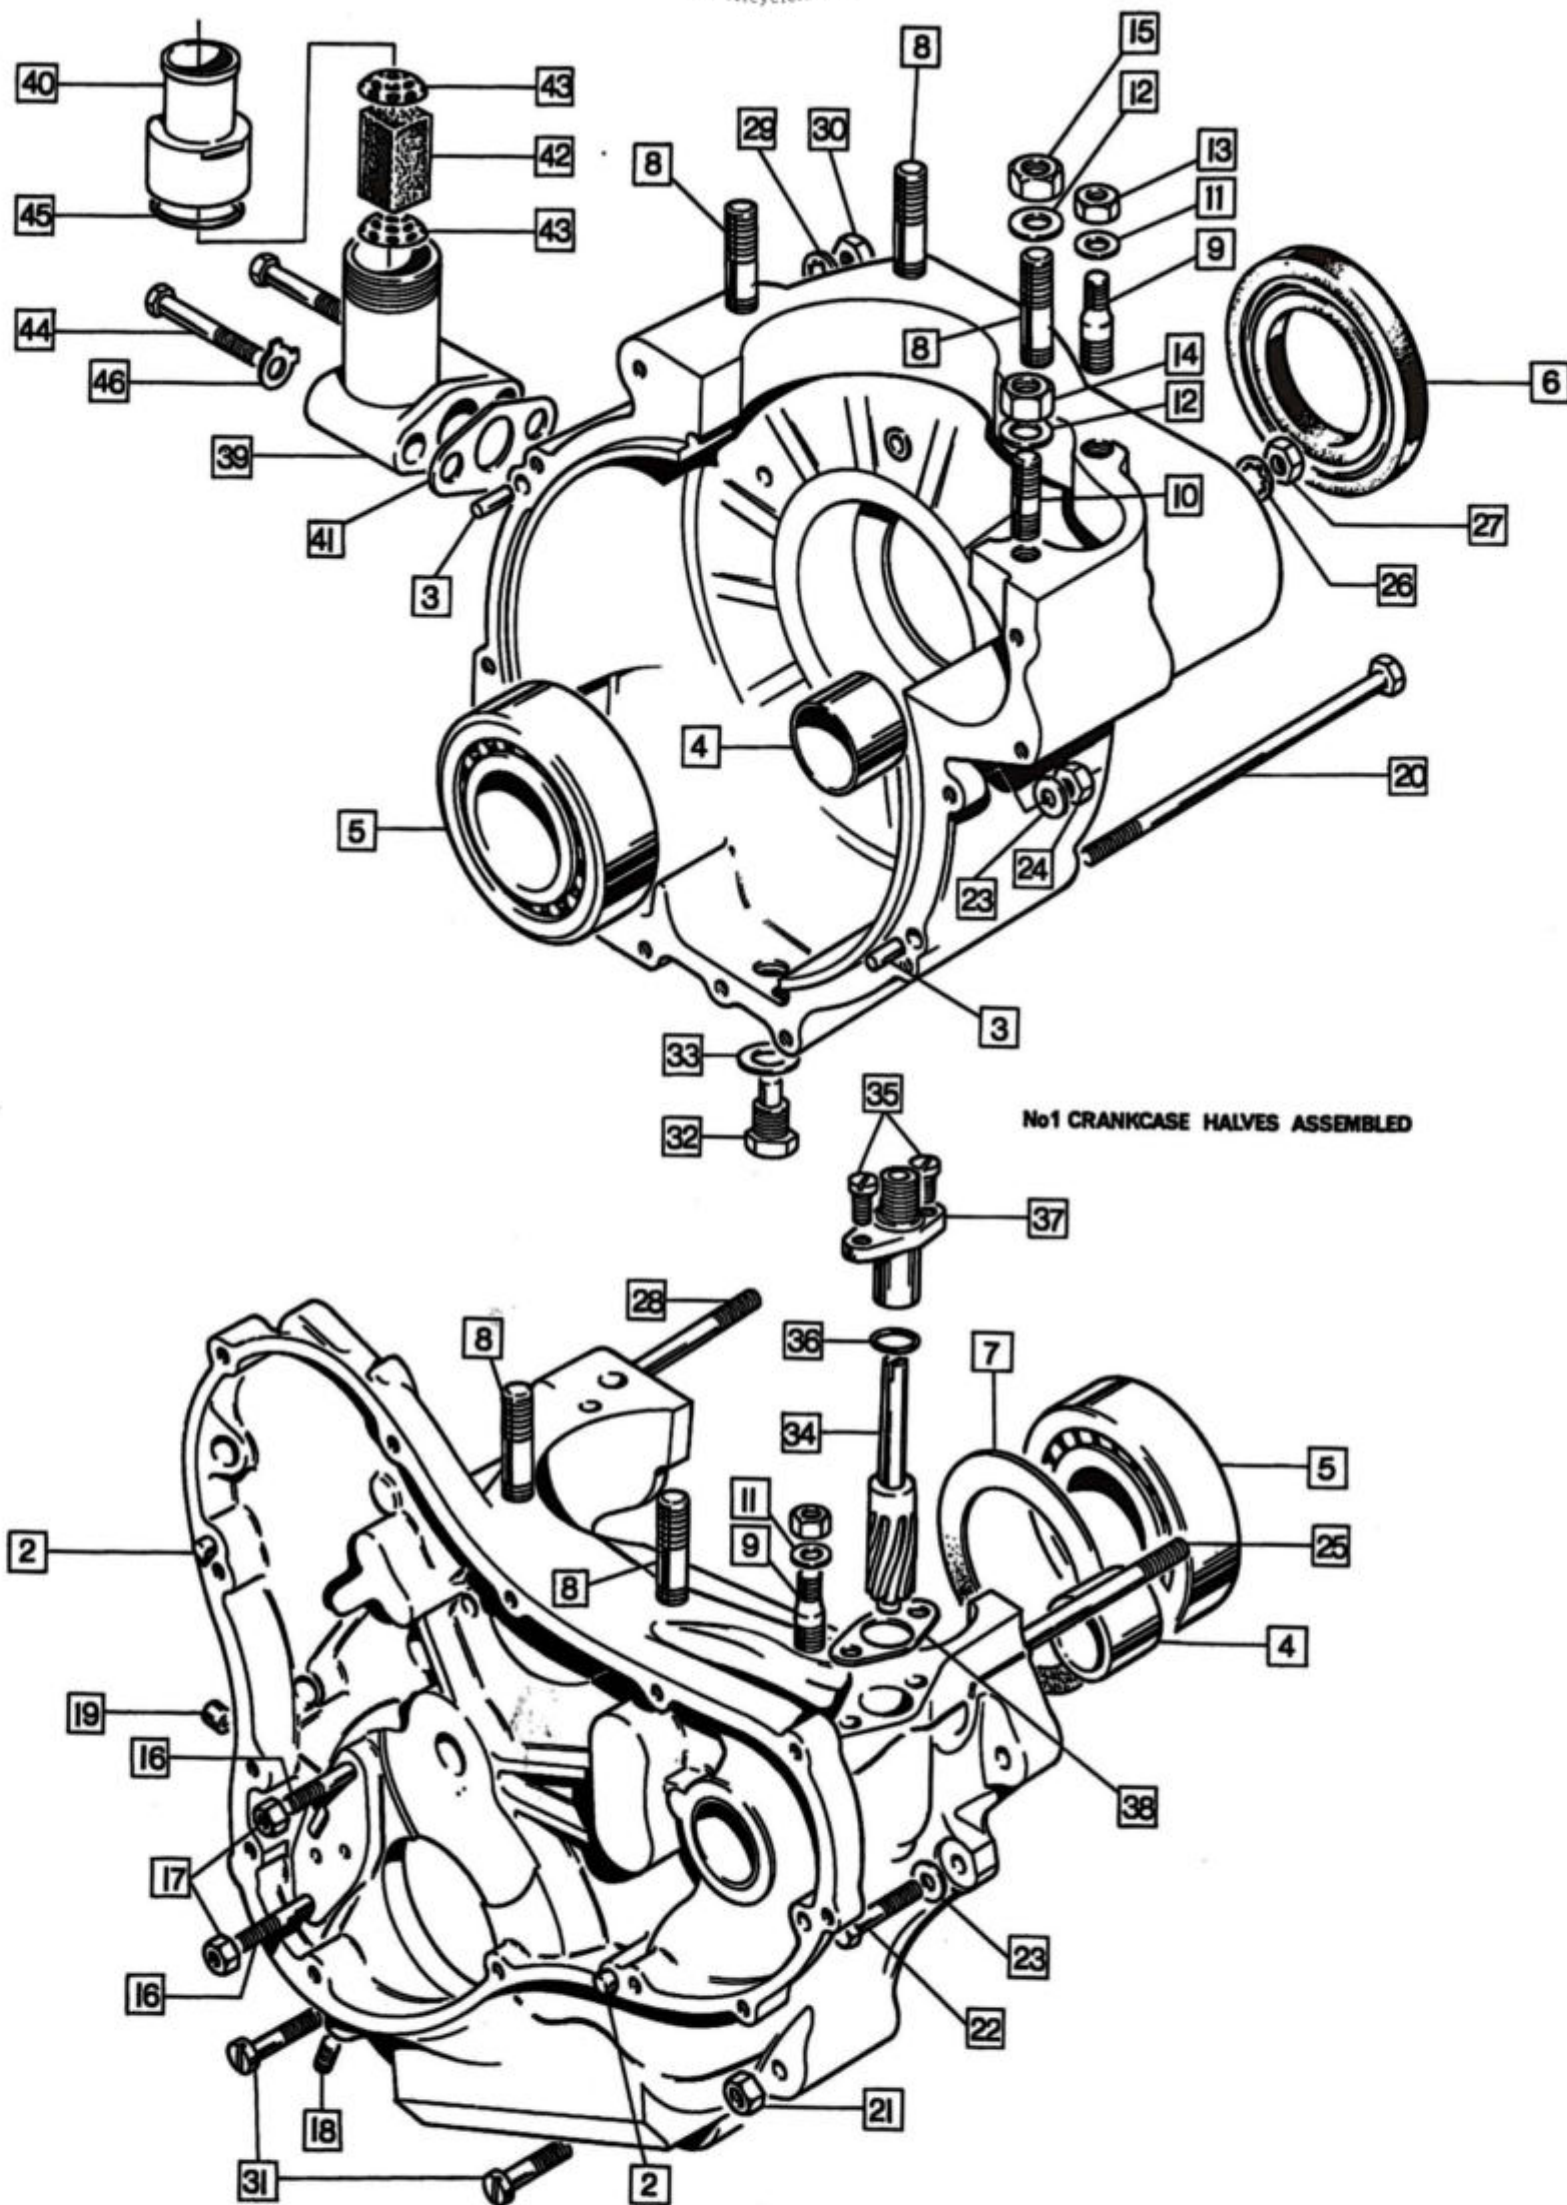

750 Engine: Crankcases, Crankcase Breather, Tachometer Drive

750 Engine: Crankcases, Crankcase Breather, Tachometer Drive

6

Plate No.	Part No.	Description	Qty.	Bin No.	Price
1	063786	Crankcase Halves Assembled	1	.....	.....
2	NM.11790	Crankcase Dowel	2	.....	.....
3	062621	Crankcase Dowel	2	.....	.....
4	062600	Camshaft Bush	2	.....	.....
5	064118	Main Bearing	2	.....	.....
6	NMT2187	Main Bearing Oil Seal	1	.....	.....
7	NMT2196A	Main Bearing Shim	1	.....	.....
8	062639	Cylinder Stud	6	.....	.....
9	062640	Cylinder Stud Stepped	2	.....	.....
10	062639	Cylinder Stud Front	1	.....	.....
11	000011	Cylinder Stud Washer	2	.....	.....
12	NM.24252	Cylinder Stud Washer	6	.....	.....
13	062650	Cylinder Stud Nut	2	.....	.....
14	062651	Cylinder Stud Nut	1	.....	.....
15	062652	Cylinder Stud Nut	6	.....	.....
16	062664	Oil Pump Stud	2	.....	.....
17	060348	Oil Pump Stud Nut	2	.....	.....
18	062638	Grub Screw-oil Stop	1	.....	.....
19	NM.21287	Junction Block Dowel	1	.....	.....
20	062663	Crankcase Bolt, Long	1	.....	.....
21	060348	Crankcase Bolt Nut	1	.....	.....
22	062761	Crankcase Bolt, Short	1	.....	.....
23	30859	Crankcase Bolt Washer	2	.....	.....
24	060348	Crankcase Bolt Nut	1	.....	.....
25	062662	Crankcase Stud Top Front	1	.....	.....
26	NMT2221	Crankcase Stud Washer	1	.....	.....
27	26947	Crankcase Stud Nut	1	.....	.....
28	062661	Crankcase Stud Top, Rear	1	.....	.....
29	016213	Crankcase Stud Washer	1	.....	.....
30	21998	Crankcase Stud Nut	1	.....	.....
31	062685	Crankcase Screw, T.S. to D.S. at sump	2	.....	.....
32	064188	Sump Plug Magnetic	1	.....	.....
33	062624	Sump Plug Washer	1	.....	.....
34	061089	Gear Tachometer	1	.....	.....
35	062670	Screw	2	.....	.....
36	061282	'O' Ring	1	.....	.....
37	061090	Housing	1	.....	.....
38	063056	Gasket, Tachometer Housing	1	.....	.....
39	062620	Breather Body	1	.....	.....
40	062614	Cap	1	.....	.....
41	062618	Gasket	1	.....	.....
42	062615	Separator	1	.....	.....
43	063116	Retainer Disc	2	.....	.....
44	25614	Bolt	2	.....	.....
45	060448	'O' Ring	1	.....	.....
46	063418	Tab Washer	2	.....	.....