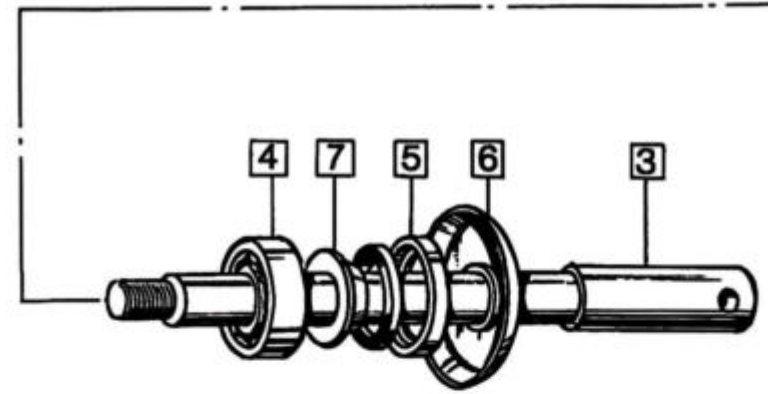

Rim and Hub Assembly 1

Brake Cover Plate Complete 18

Front Wheel and Brake (Drum Type)

Front Wheel and Brake (Drum Type)

19

Plate No.	Part No.	Description	Qty.	Bin No.	Price
1	061578	Rim and Hub Assembly c/w Bearings, Seals, etc.	1	.....	.....
2	060361	Spindle Nut	1	.....	.....
3	060362	Wheel Spindle	1	.....	.....
4	040100	Bearing	1	.....	.....
5	060363	Bearing Lockring	1	.....	.....
6	061577	Hub Shell c/w Bearings, Spacers, etc.	1	.....	.....
7	NM.16783	Spacer	1	.....	.....
8	NM.17721	Bearing, R.H.	1	.....	.....
9	NM.19646	Spacer	1	.....	.....
10	NM.19719	Washer	1	.....	.....
11	NM E6885	Seal	2	.....	.....
12	NM E6889	Washer	1	.....	.....
13	NM.18350	Rim WM2 - 19	1	.....	.....
14	062525	Spoker, Inner	20	.....	.....
15	062526	Spoke, Outer	20	.....	.....
16	021693	Spoke Nipple	40	.....	.....
17	033057	Nut	1	.....	.....
18	063281	Cover Plate Complete (includes shoes, etc.)	1	.....	.....
19	063280	Cover Plate with Bushes, Gauzes, etc.	1	.....	.....
20	060020	Inlet Gauze	1	.....	.....
21	060021	Exit Gauze	1	.....	.....
22	060787	Air Scoop Screw	14	.....	.....
23	060789	Air Inlet Cover	1	.....	.....
24	060845	Air Exit Cover	1	.....	.....
25	060006	Brake Shoe c/w Lining	2	.....	.....
26	063272	Expander	1	.....	.....
27	060013	Slipper	2	.....	.....
28	060014	Brake Shoe Spring	2	.....	.....
29	060015	Tie Rod	1	.....	.....
30	060018	Yoke (L.H. Thread)	1	.....	.....
31	060019	Yoke (R.H. Thread)	1	.....	.....
32	060025	Long Expander Lever	1	.....	.....
33	060027	Short Expander Lever	1	.....	.....
34	000010	Washer	2	.....	.....
35	060029	Expander Lever Nut	2	.....	.....
36	060552	Cable Pin	3	.....	.....
37	060553	Spring Clip	3	.....	.....
38	NM.18551	Dust Cover	1	.....	.....
39	NM E5944A	Washer	AR	.....	.....
40	NM 19680	Expander Bush	4	.....	.....
41	063273	Pivot Pin	1	.....	.....
42	063274	Pivot Pin/Torque Stop Pin	1	.....	.....
43	060005	Nut	2	.....	.....
44	26484	Bolt	2	.....	.....
45	060395	Tab Washer	2	.....	.....
46	063275	Support Plate	1	.....	.....
47	064618	Balance Weight, 17 grammes	AR	.....	.....
48	064620	Balance Weight, 25 grammes	AR	.....	.....