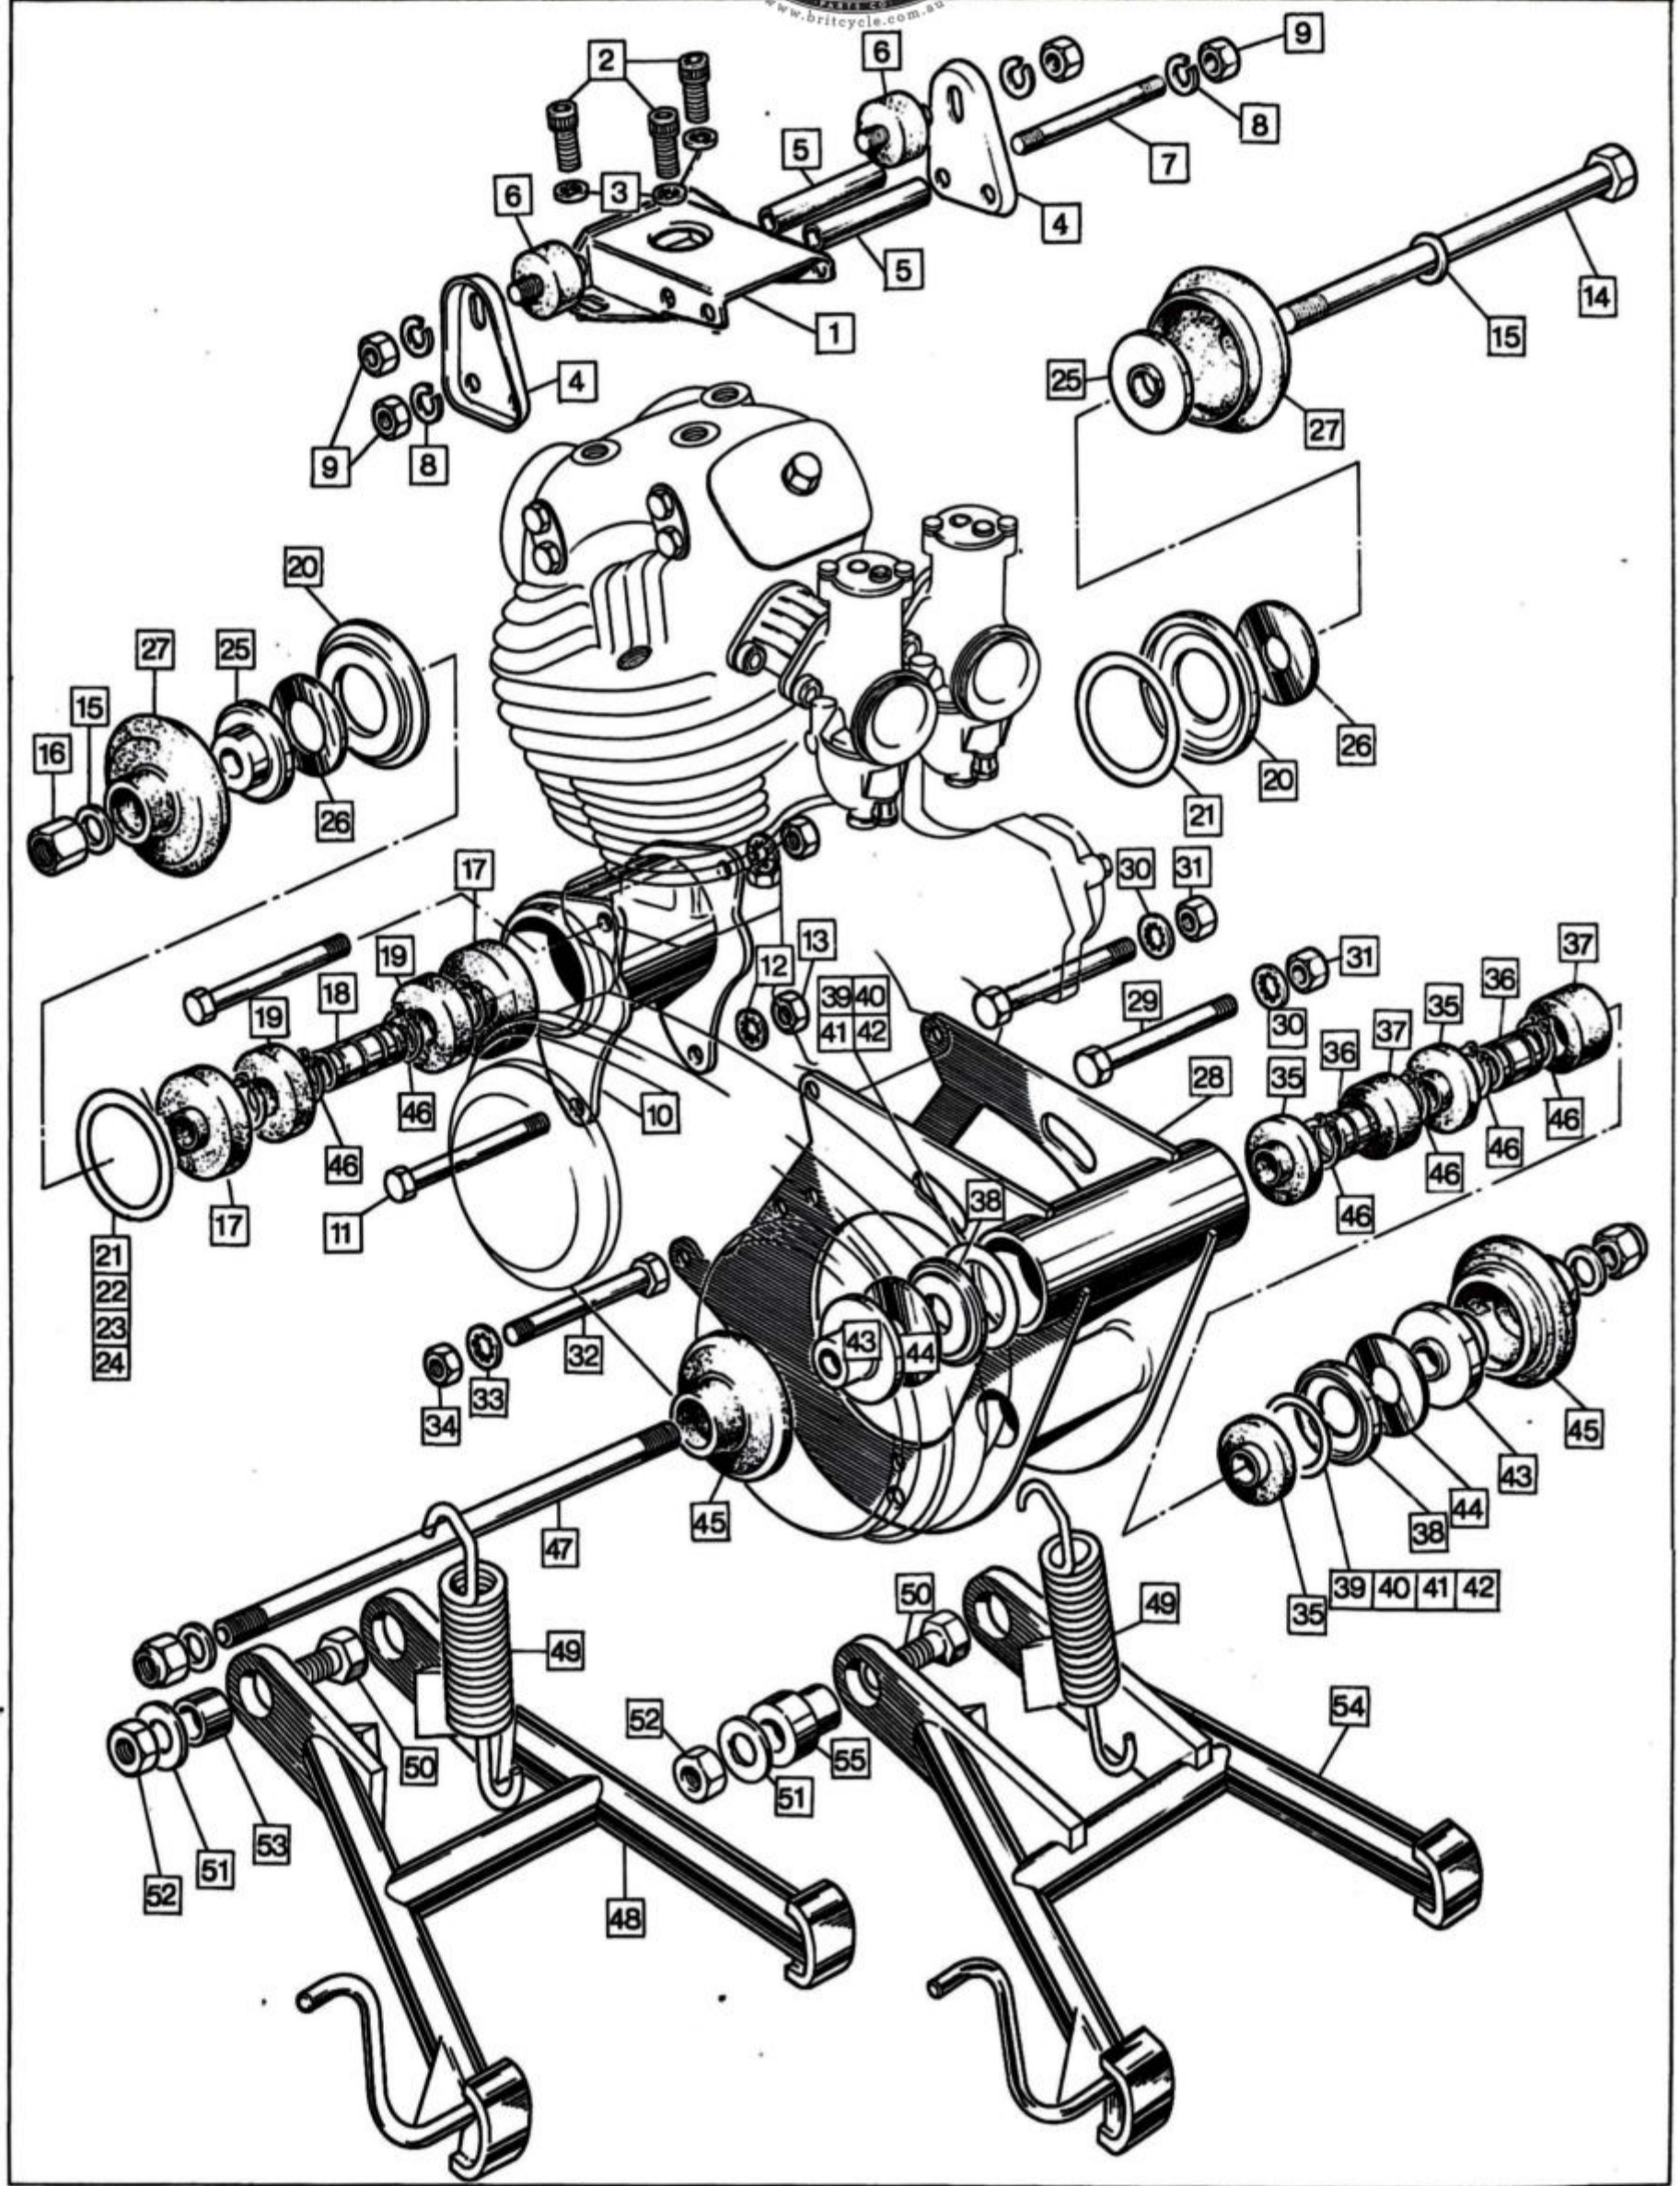

Engine Mountings, Head Steady, Centre Stand

Engine Mountings, Head Steady, Centre Stand 13

Plate No.	Part No.	Description	Qty.	Bin No.	Price
1	064179	Engine Steady	1	.....	.....
2	NM.19437	Engine Steady to Head Screw	3	.....	.....
3	014117	Engine Steady Screw Washer	3	.....	.....
4	061128	Engine Steady Side Plate	2	.....	.....
5	060490	Engine Steady Spacer	2	.....	.....
6	060622	Engine Steady Rubber Mounting	2	.....	.....
7	060493	Engine Steady Stud	2	.....	.....
8	000192	Engine Steady Stud Washer	6	.....	.....
9	060348	Engine Steady Stud Nut	6	.....	.....
10	061410	Front Engine Mounting	1	.....	.....
11	063213	Front Engine Plate Bolt	2	.....	.....
12	30755	Front Engine Plate Washer	4	.....	.....
13	063245	Engine Front Plate Nut	2	.....	.....
14	060423	Front Engine Plate Bolt to Frame	1	.....	.....
15	000008	Front Engine Plate Bolt Washer	2	.....	.....
16	063598	Front Engine Plate Bolt Nut	1	.....	.....
17	061226	Front Engine Mounting Bush	2	.....	.....
18	063960	Front Engine Mounting Spacer	1	.....	.....
19	061278	Front Engine Mounting Buffer	2	.....	.....
20	060684	Front Engine Mounting Tube Cap	2	.....	.....
21	060686	Front Engine Mounting Shim .005"	AR	.....	.....
22	060687	Front Engine Mounting Shim .010"	AR	.....	.....
23	060688	Front Engine Mounting Shim .020"	AR	.....	.....
24	060689	Front Engine Mounting Shim .030"	AR	.....	.....
25	060422	Front Engine Mounting Collar	2	.....	.....
26	063556	Front Engine Mounting Washer (PTFE.)	2	.....	.....
27	063718	Front Engine Mounting Gaiter	2	.....	.....
28	064060	Rear Engine Mounting	1	.....	.....
29	063212	Rear Engine Plate Bolt	2	.....	.....
30	000010	Rear Engine Plate Washer	4	.....	.....
31	063024	Rear Engine Plate Nut	2	.....	.....
32	063211	Rear Engine Plate Bolt Bottom	1	.....	.....
33	30859	Rear Engine Plate Washer	2	.....	.....
34	063246	Rear Engine Plate Nut	1	.....	.....
35	061227	Rear Engine Mounting Rubber	3	.....	.....
36	063928	Rear Engine Mounting Spacer	2	.....	.....
37	061280	Rear Engine Mounting Buffer	2	.....	.....
38	060685	Rear Engine Mounting Tube Cap	2	.....	.....
39	060775	Rear Engine Mounting Shim .005"	AR	.....	.....
40	060776	Rear Engine Mounting Shim .010"	AR	.....	.....
41	060777	Rear Engine Mounting Shim .020"	AR	.....	.....
42	060778	Rear Engine Mounting Shim .030"	AR	.....	.....
43	060436	Rear Engine Mounting Collar	2	.....	.....
44	063556	Rear Engine Mounting Washer (PTFE.)	2	.....	.....
45	063719	Rear Engine Mounting Gaiter	2	.....	.....
46	063927	Circlip for Isolastic Buffers	8	.....	.....
47	062442	Rear Engine Mounting Stud	1	.....	.....
48	063051	Centre Stand (750 only)	1	.....	.....
49	064643	Centre Stand Spring	1	.....	.....
50	062040	Centre Stand Bolt	2	.....	.....
51	000009	Centre Stand Washer	2	.....	.....
52	061702	Centre Stand Nut	2	.....	.....
53	061999	Centre Stand Spacer (750 Only)	2	.....	.....
54	064031	Centre Stand (850 Only)	1	.....	.....
55	064057	Centre Stand Spacer (850 Only)	2	.....	.....
	064874	Kit to fit more robust 850 centre stand to 1971-73 750's (Centre stand included)	1	.....	.....