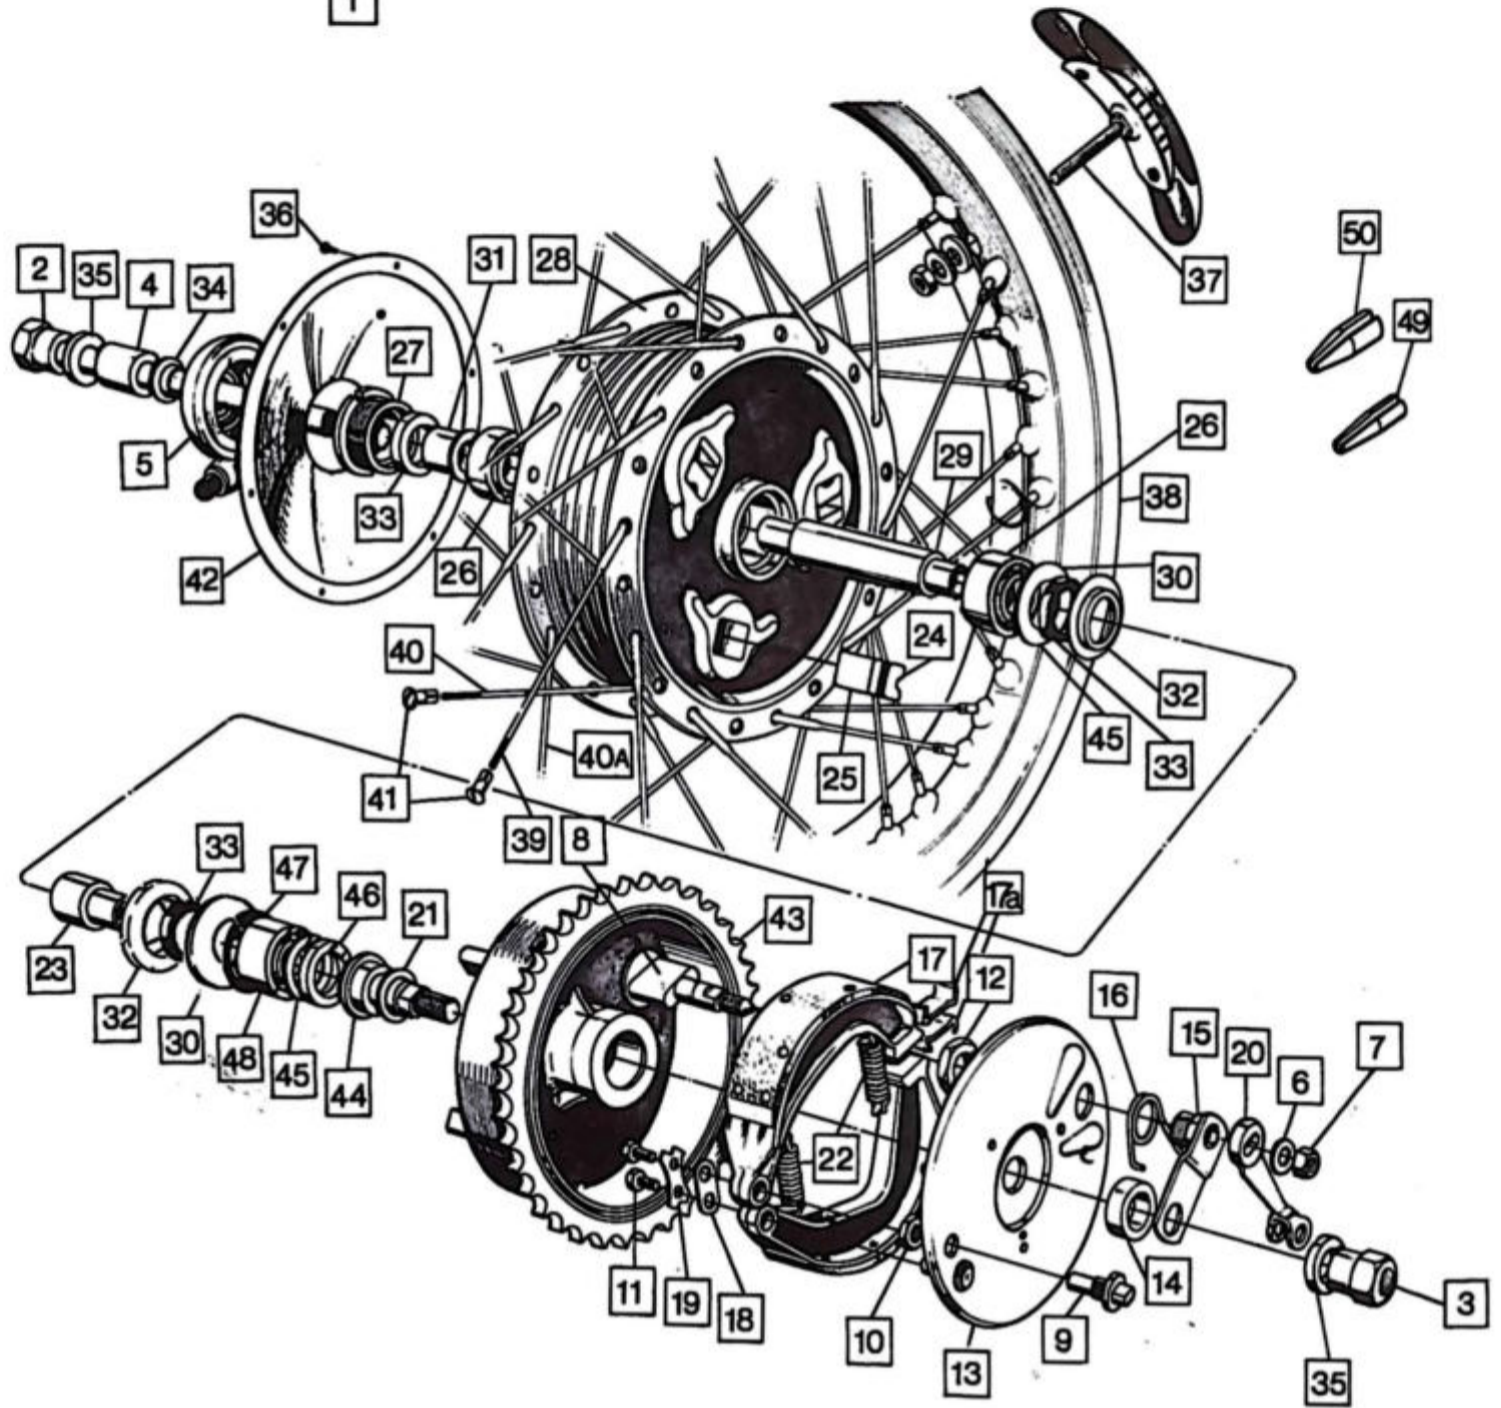

RIM AND HUB ASSEMBLY

1

Rear Wheel

Rear Wheel 20

Plate No.	Part No.	Description	Qty.	Bin No.	Price
1	062079	Rim and Hub Assembly, c/w Bearings, Seals, etc.	1	.....	.....
2	060289	Wheel Axle	1	.....	.....
3	060292	Wheel Axle Nut	1	.....	.....
4	060324	Axle Spacer	1	.....	.....
5	060627	Speedometer Gearbox	1	.....	.....
6	000010	Washer	1	.....	.....
7	060029	Nut	1	.....	.....
8	060314	Brake Cam	1	.....	.....
9	060325	Torque Stop Pin	1	.....	.....
10	060326	Torque Stop Pin Nut	1	.....	.....
11	060327	Bolt	2	.....	.....
12	060329	Cam Bearing Nut	1	.....	.....
13	060332	Cover Plate Assembled	1	.....	.....
Not Illus.	061583	Brake Plate complete with Brake Parts	1	.....	.....
14	060334	Cover Plate Outer Spacer	1	.....	.....
15	060701	Bearing Cam and Stay	1	.....	.....
16	060704	Lever Return Spring	1	.....	.....
17	063417	Brake Shoe c/w Lining	2	.....	.....
17A	060013	Brake Shoe Slipper	2	.....	.....
18	NM.14454	Plate	1	.....	.....
19	NM.14506	Washer	1	.....	.....
20	NM.19765	Lever	1	.....	.....
21	NM E5276	Washer	AR	.....	.....
22	NM E5832	Spring	2	.....	.....
23	062070	Left Hand Bearing Spacer	1	.....	.....
24	062074	Cush Drive Buffer (Thick)	3	.....	.....
25	062075	Cush Drive Buffer (Thin)	3	.....	.....
26	040100	Bearing	2	.....	.....
27	060317	Lockring	1	.....	.....
28	062063	Hub Shell	1	.....	.....
29	062069	Inner Bearing Spacer	1	.....	.....
30	062071	Felt Retaining Washer	2	.....	.....
31	NM.18234	Spacer	1	.....	.....
32	063012	Dished Washer	2	.....	.....
33	NM E6885	Seal	3	.....	.....
34	NM.13270	Spacer - Speedometer Gearbox	1	.....	.....
35	NM.19266	Washer, Spindle	2	.....	.....
36	NM.2510C	Disc Screw	6	.....	.....
37	017060	Security Bolt	1	.....	.....
38	NM.18350	Rim WM2 - 19	1	.....	.....
39	NM.20063	Spoke	20	.....	.....
40	NM.20061	Spoke, Inner L.H.	10	.....	.....
40A	062527	Spoke, Inner R.H.	10	.....	.....
41	021693	Nipple	40	.....	.....
42	062082	Rear Hub Disc	1	.....	.....
43	062764	Brake Drum	1	.....	.....
44	062067	Dummy Axle	1	.....	.....
45	062072	Felt Retaining Washer	1	.....	.....
46	062889	Felt Seal	1	.....	.....
47	062090	Circlip	1	.....	.....
48	NM.17721	Bearing	1	.....	.....
49	064617	Balance Weight, 17 grammes	AR	.....	.....
50	064619	Balance Weight, 25 grammes	AR	.....	.....

1 1/4 OD 25 ID x 1/2 THICK

1 3/16 OD x 1 1/16 ID x 1/2 THICK